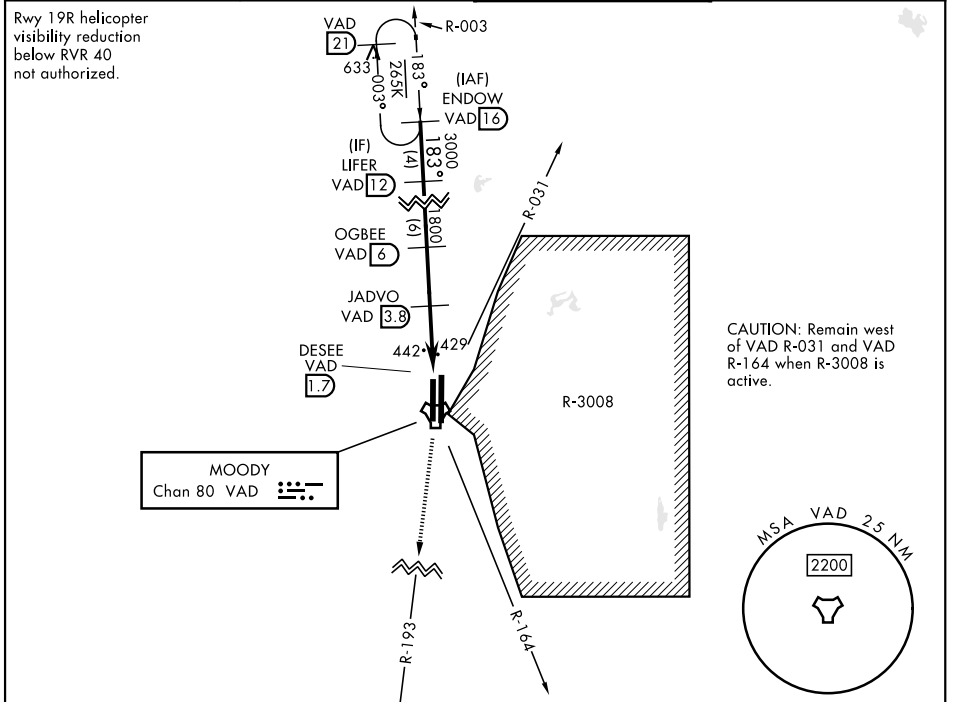

TACAN Y RWY 19R

TACAN VAD Chan 80	APCH CRS 183°	Rwy Idg TDZE Arprt Elev 8002 231 233	[USAF]	MOODY AFB (KVAD)
-----------------------------	-------------------------	--	--------	------------------

▼ * When ALS inop, increase CAT AB RVR to 55 and vis to 1 mile, CAT CDE vis to 1½ miles.

A4 MALS MISSED APPROACH: Climb to 3000 on VAD TACAN R-193 to WEEMS and hold.

ATIS ★ 273.5	VALDOSTA APP CON ★ 126.6 285.6	TOWER ★ 128.45 (CTAF) 257.625	GND CON 138.95 275.8
-------------------------------	---	--	---------------------------------------

CAUTION: Remain west of VAD R-031 and VAD R-164 when R-3008 is active.

ELEV	233	TDZE	231
183°		A1	
A4		P	
361		161	
800 x 150		2300 x 130	
0.3% UP		TWR	
P		P	
P		P	
A5		A1	

CATEGORY	A	B	C	D	E
S-19R *	700/40	469 (500-¾)	700/50	469 (500-1)	
CIRCLING	760-1	527 (600-1)	800-1½ 567 (600-1½)	800-2	567 (600-2)

HIRL all rwys

TACAN Y RWY 19R

SE-4, 16 APR 2026 to 14 MAY 2026

SE-4, 16 APR 2026 to 14 MAY 2026