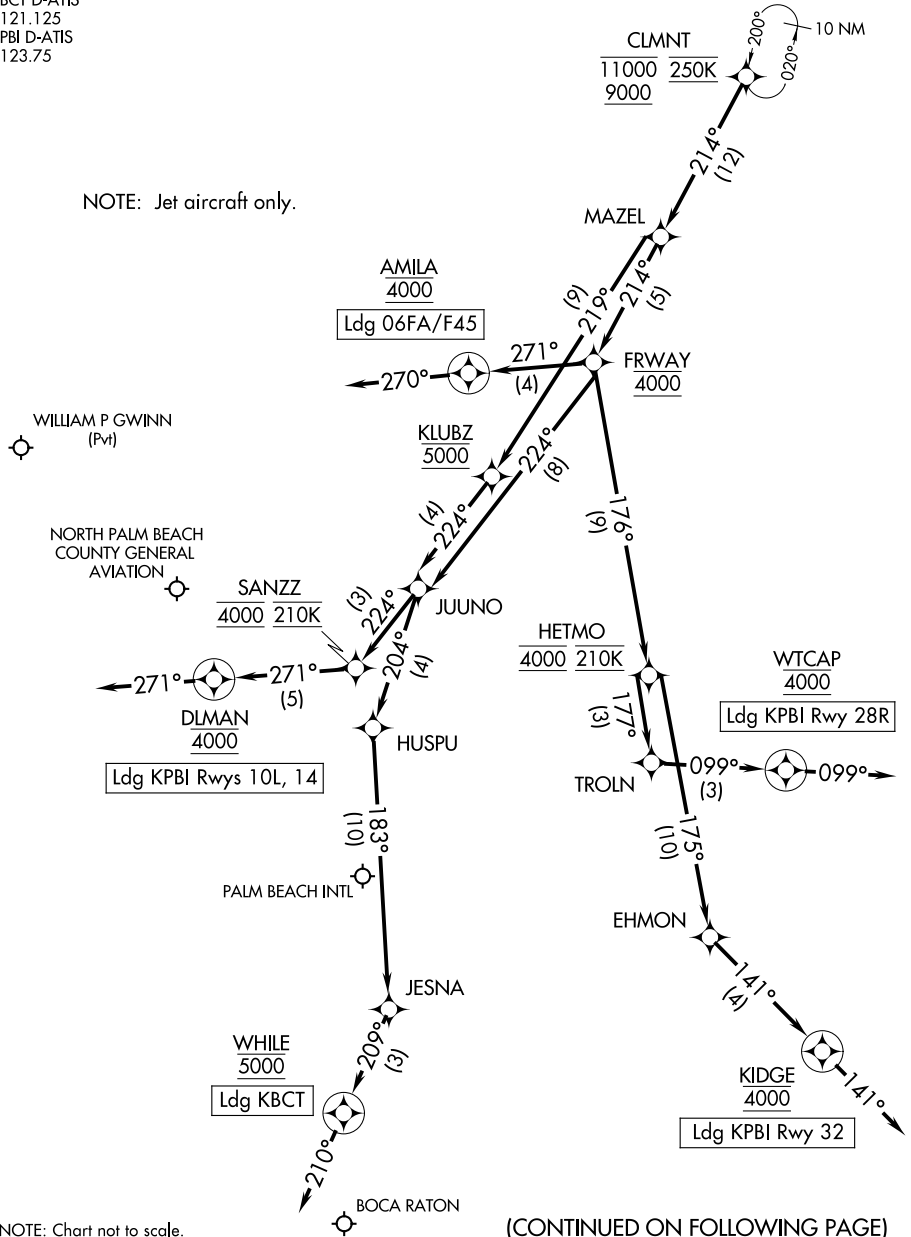

CLMNT TWO ARRIVAL (RNAV) Arrival Routes

WEST PALM BEACH, FLORIDA

PALM BEACH APP CON
 124.6 317.4
 F45 CTAF
 123.075
 BCT D-ATIS
 121.125
 PBI D-ATIS
 123.75

RNAV 1 - DME/DME/IRU or GPS.

RADAR required.

NOTE: Jet aircraft only.

NOTE: Chart not to scale.

(CONTINUED ON FOLLOWING PAGE)

SE-3, 16 APR 2026 to 14 MAY 2026

SE-3, 16 APR 2026 to 14 MAY 2026