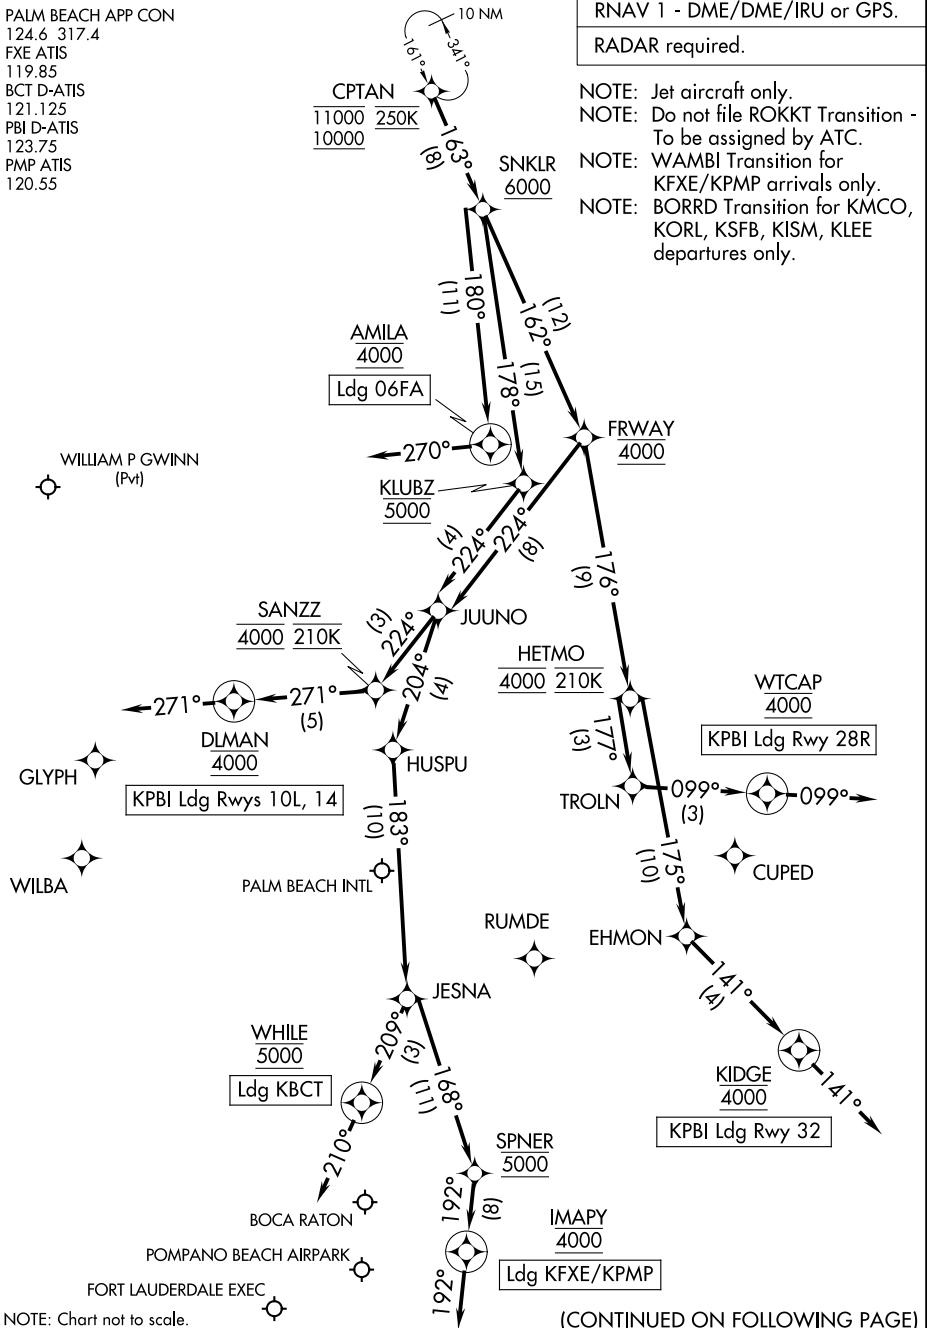

CPTAN THREE ARRIVAL (RNAV) Arrival Routes

WEST PALM BEACH, FLORIDA

PALM BEACH APP CON  
124.6 317.4  
FXE ATIS  
119.85  
BCT D-ATIS  
121.125  
PBI D-ATIS  
123.75  
PMP ATIS  
120.55

RNAV 1 - DME/DME/IRU or GPS.

RADAR required.

NOTE: Jet aircraft only.  
NOTE: Do not file ROKKT Transition -  
To be assigned by ATC.  
NOTE: WAMBI Transition for  
KFEX/KPMP arrivals only.  
NOTE: BORRD Transition for KMCO,  
KORL, KSFB, KISM, KLEE  
departures only.

SE-3, 16 APR 2026 to 14 MAY 2026

SE-3, 16 APR 2026 to 14 MAY 2026

NOTE: Chart not to scale.

(CONTINUED ON FOLLOWING PAGE)

CPTAN THREE ARRIVAL (RNAV) Arrival Routes

WEST PALM BEACH, FLORIDA