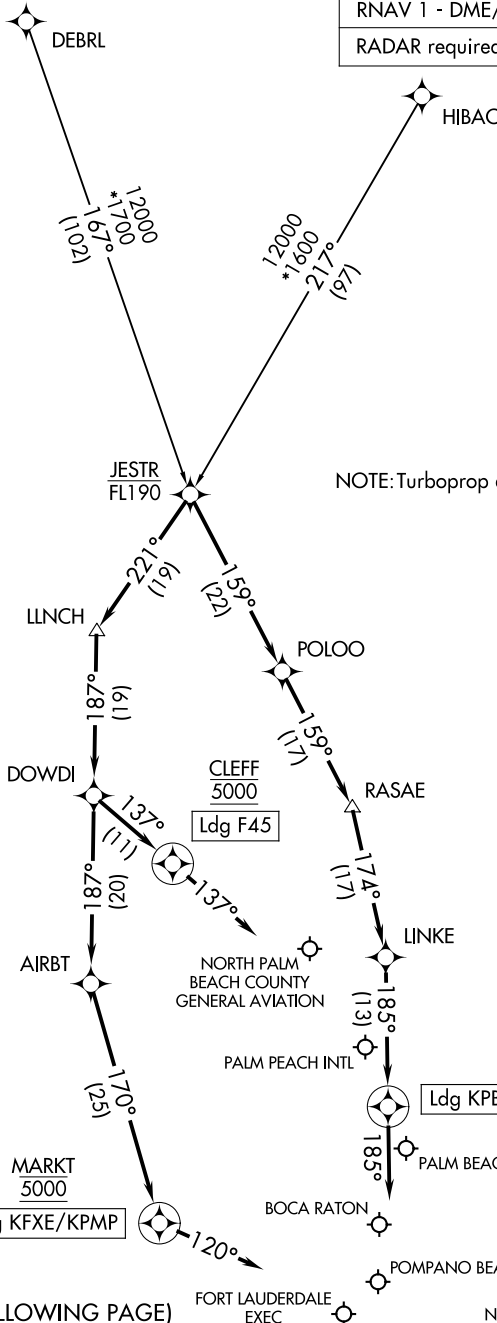

JESTR ONE ARRIVAL (RNAV)

WEST PALM BEACH, FLORIDA

PALM BEACH APP CON
 124.6 317.4
 BCT D-ATIS
 121.125
 FXE ATIS
 119.85
 PBI D-ATIS
 123.75
 PMP ATIS
 120.55

RNAV 1 - DME/DME/IRU or GPS.

RADAR required.

NOTE: Turboprop aircraft only.

(CONTINUED ON FOLLOWING PAGE)

NOTE: Chart not to scale.

JESTR ONE ARRIVAL (RNAV)

WEST PALM BEACH, FLORIDA