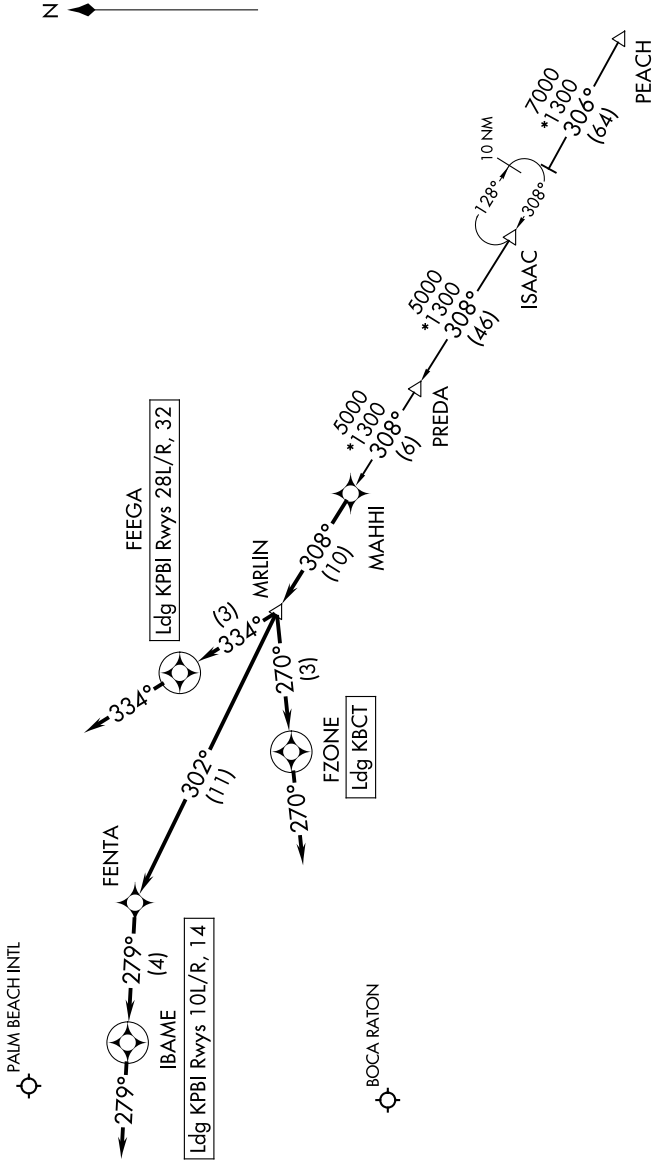

MAHHI THREE ARRIVAL (RNAV)

WEST PALM BEACH, FLORIDA

SE-3, 16 APR 2026 to 14 MAY 2026

PALM BEACH APP CON
 127.35 343.6
 BCT D-ATIS
 121.125
 PBI D-ATIS
 123.75

RNAV 1 - DME/DME/IRU or GPS.
 PEACH Transition: GPS.
 RADAR required.

(CONTINUED ON FOLLOWING PAGE)

SE-3, 16 APR 2026 to 14 MAY 2026

NOTE: Chart not to scale.

MAHHI THREE ARRIVAL (RNAV)

WEST PALM BEACH, FLORIDA