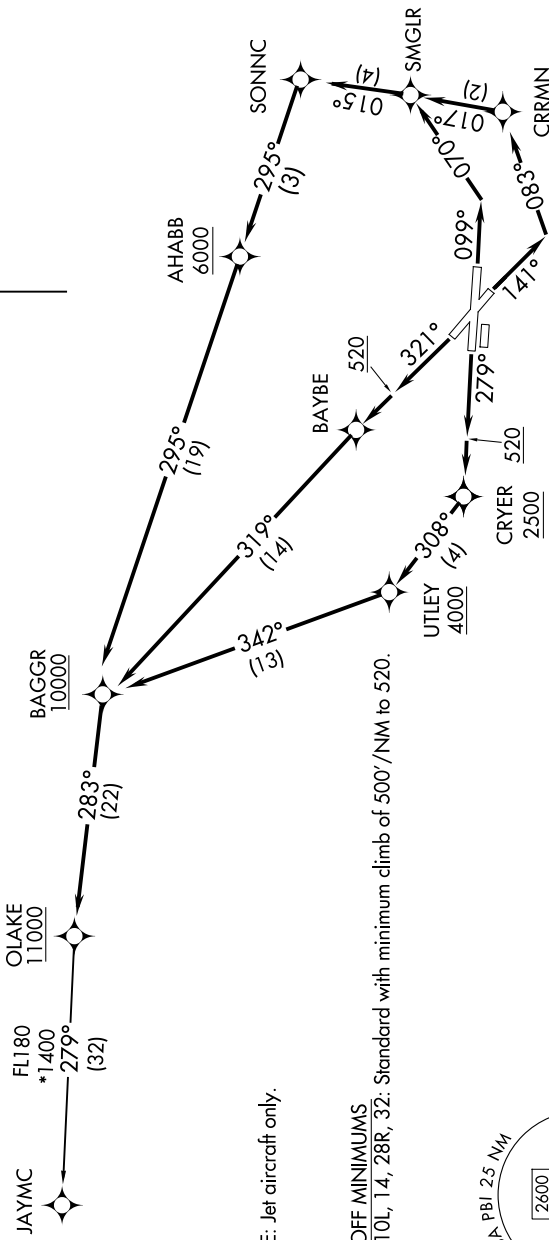

# OLAKE THREE DEPARTURE (RNAV)

SE-3, 16 APR 2026 to 14 MAY 2026

PALM BEACH DEP CON  
128.3 317.4  
D-ATIS  
123.75  
CLNC DEL  
121.6 284.6  
CPDLC  
GND CON  
121.9 284.6  
PALM BEACH TOWER  
119.1 257.8

RNAV 1 - DME/DME/IRU or GPS.  
RADAR required.

**TOP ALTITUDE:  
11000**

NOTE: Jet aircraft only.

TAKEOFF MINIMUMS  
Rwy's 10L, 14, 28R, 32: Standard with minimum climb of 500' /NM to 520.

(CONTINUED ON FOLLOWING PAGE)

NOTE: Chart not to scale.

# OLAKE THREE DEPARTURE (RNAV)