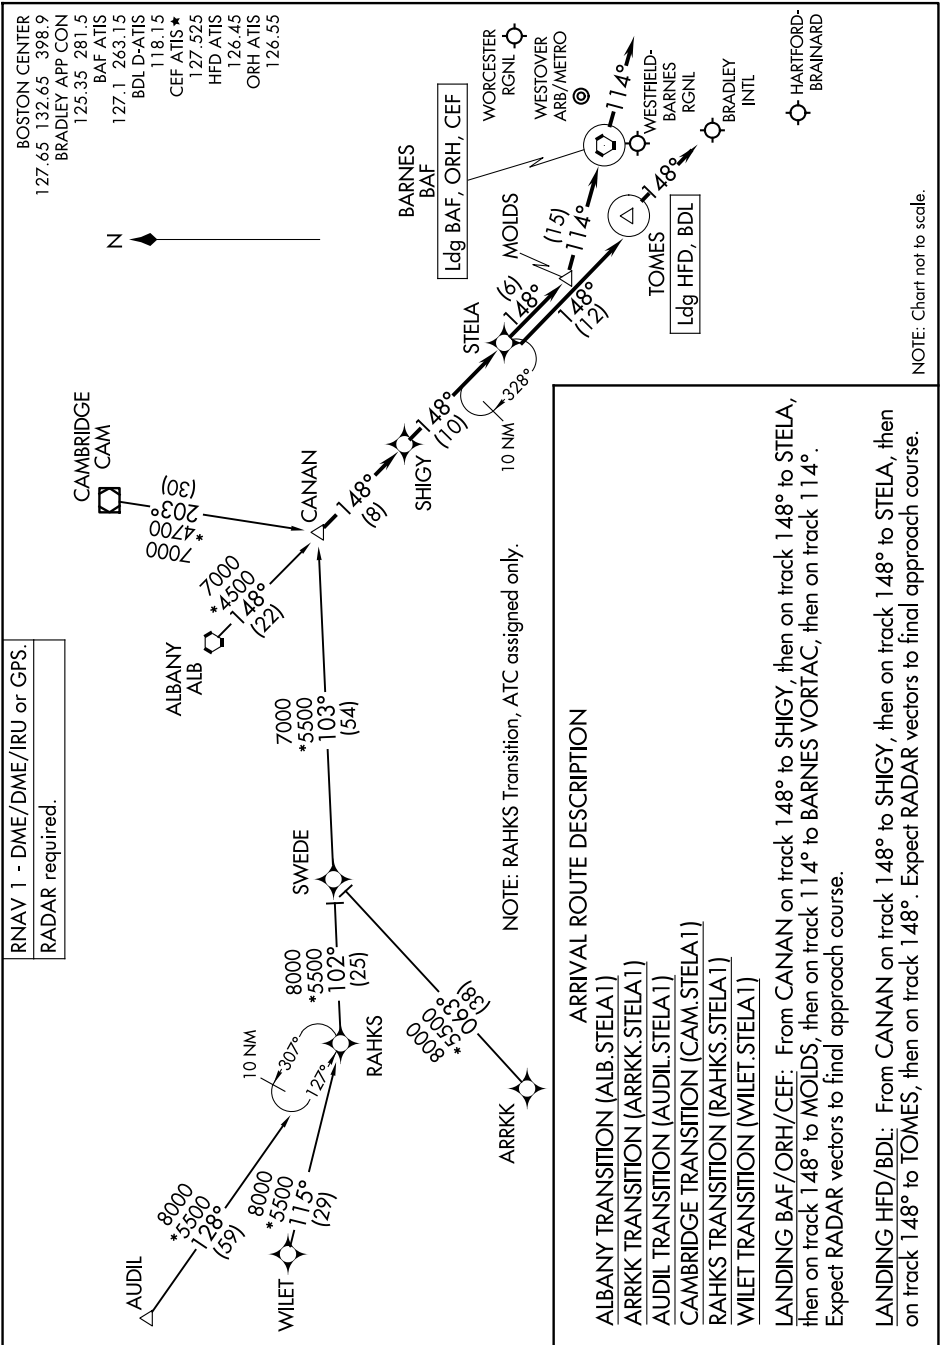

# STELA ONE ARRIVAL (RNAV)

WINDSOR LOCKS, CONNECTICUT

NOTE: Chart not to scale.

NE-1, 16 APR 2026 to 14 MAY 2026

NE-1, 16 APR 2026 to 14 MAY 2026

WINDSOR LOCKS, CONNECTICUT