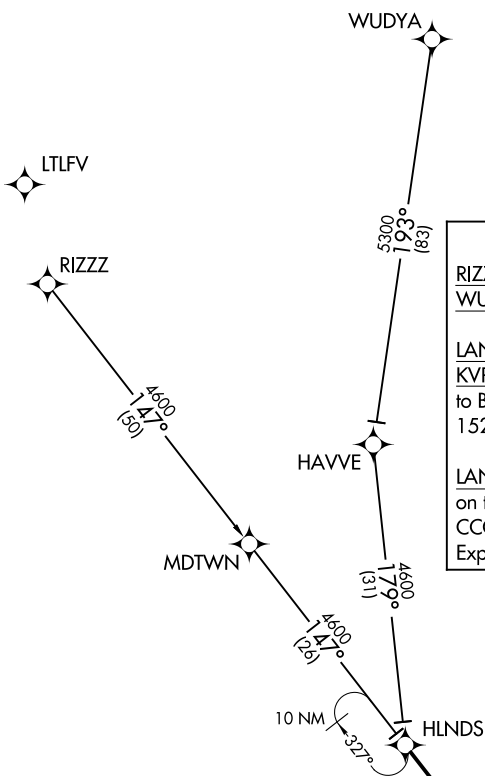

BUKHD THREE ARRIVAL (RNAV)

ATLANTA, GEORGIA

ATLANTA APP CON
 121.0 268.7
 FTY ATIS
 120.175
 LZU ATIS
 132.275
 ★ KMGE ATIS
 269.5
 PDK ATIS
 128.4
 RYY ATIS
 128.125

ARRIVAL ROUTE DESCRIPTION

RIZZZ TRANSITION (RIZZZ.BUKHD3)
WUDYA TRANSITION (WUDYA.BUKHD3)

LANDING KHMP/KFFC/KRYY/KFTY/K6A2/KCCO/
 KVPC/KPUJ/KMGE: From HLNDS on track 147°
 to BUKHD, then on track 152° to DRINC, then on track
 152°. Expect RADAR vectors to final approach course.

LANDING KPKD/KD73/KLZU/KCVC: From HLNDS
 on track 147° to BUKHD, then on track 112° to
 CCOKE, then on track 112°.
 Expect RADAR vectors to final approach course.

NOTE: RADAR required.
 NOTE: RNAV 1.
 NOTE: GPS required.

NOTE: Chart not to scale.

SE-4, 16 APR 2026 to 14 MAY 2026

SE-4, 16 APR 2026 to 14 MAY 2026

BUKHD THREE ARRIVAL (RNAV)

(HLNDS.BUKHD3) 16JUL20

ATLANTA, GEORGIA