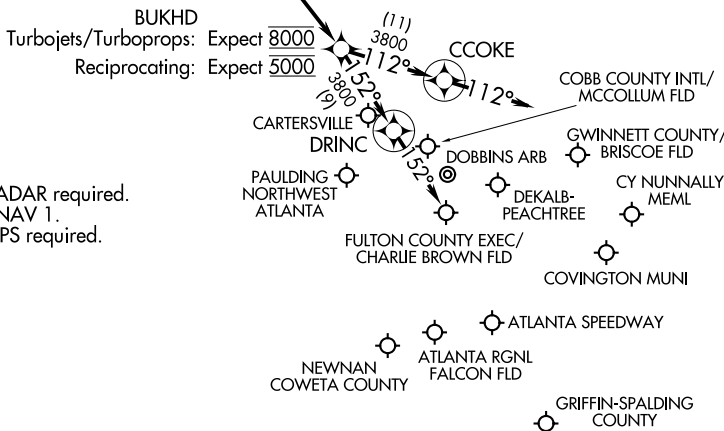

BUKHD THREE ARRIVAL (RNAV)

ATLANTA, GEORGIA

ATLANTA APP CON
 121.0 268.7
 FTY ATIS
 120.175
 LZU ATIS
 132.275
 ★ KMGE ATIS
 269.5
 PDK ATIS
 128.4
 RYY ATIS
 128.125

ARRIVAL ROUTE DESCRIPTION

RIZZZ TRANSITION (RIZZZ.BUKHD3)
WUDYA TRANSITION (WUDYA.BUKHD3)

LANDING KHMP/KFFC/KRYY/KFTY/K6A2/KCCO/
 KVPC/KPUJ/KMGE: From HLNDS on track 147°
 to BUKHD, then on track 152° to DRINC, then on track
 152°. Expect RADAR vectors to final approach course.

LANDING KPKD/KD73/KLZU/KCVC: From HLNDS
 on track 147° to BUKHD, then on track 112° to
 CCOKE, then on track 112°.
 Expect RADAR vectors to final approach course.

NOTE: RADAR required.
 NOTE: RNAV 1.
 NOTE: GPS required.

NOTE: Chart not to scale.

SE-4, 16 APR 2026 to 14 MAY 2026

SE-4, 16 APR 2026 to 14 MAY 2026

BUKHD THREE ARRIVAL (RNAV)

(HLNDS.BUKHD3) 16JUL20

ATLANTA, GEORGIA