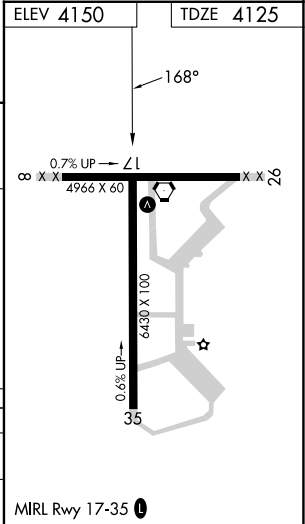

CATEGORY	A	B	C	D
RNAV MDA	4580-1	455 (500-1)	4580-1$\frac{3}{8}$	455 (500-1$\frac{1}{2}$)
CIRCLING	4640-1 490 (500-1)	4660-1 510 (600-1)	4780-1$\frac{3}{4}$ 630 (700-1$\frac{3}{4}$)	5160-3 1010 (1100-3)

SW-4, 16 APR 2026 to 14 MAY 2026

SW-4, 16 APR 2026 to 14 MAY 2026