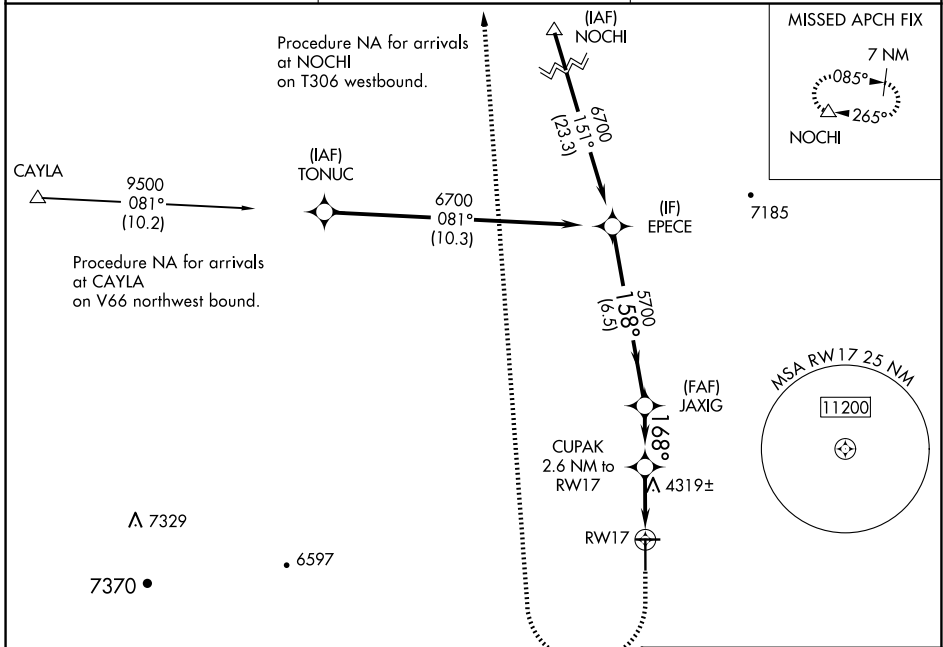

APP CRS	Rwy Ldg	6430
168°	TDZE	4125
	Apt Elev	4150

RNAV (GPS) RWY 17

BISBEE DOUGLAS INTL (DUG)

	DME/DME RNP-0.3 NA.	MISSED APPROACH: Climb to 5100 then climbing right turn to 11000 direct NOCHI and hold.
--	---------------------	---

ASOS 119.275	ALBUQUERQUE CENTER 134.45 327.15	UNICOM 123.0 (CTAF) 0
------------------------	--	---------------------------------

ELEV 4150	TDZE 4125
-----------	-----------

CATEGORY	A	B	C	D
RNAV MDA	4580-1	455 (500-1)	4580-1 $\frac{3}{8}$	455 (500-1 $\frac{1}{2}$)
CIRCLING	4640-1 490 (500-1)	4660-1 510 (600-1)	4780-1 $\frac{3}{4}$ 630 (700-1 $\frac{3}{4}$)	5160-3 1010 (1100-3)

SW-4, 16 APR 2026 to 14 MAY 2026

SW-4, 16 APR 2026 to 14 MAY 2026