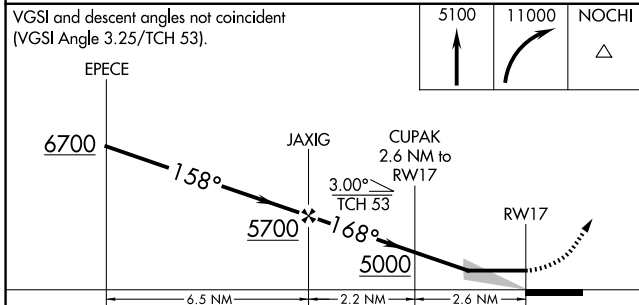

APP CRS	Rwy Ldg	6430
168°	TDZE	4125
	Apt Elev	4150

RNAV (GPS) RWY 17

BISBEE DOUGLAS INTL (DUG)

	DME/DME RNP-0.3 NA.	MISSED APPROACH: Climb to 5100 then climbing right turn to 11000 direct NOCHI and hold.
--	---------------------	---

ASOS 119.275	ALBUQUERQUE CENTER 134.45 327.15	UNICOM 123.0 (CTAF) 0
------------------------	--	---------------------------------

ELEV 4150	TDZE 4125
-----------	-----------

CATEGORY	A	B	C	D
RNAV MDA	4580-1	455 (500-1)	4580-1 $\frac{3}{8}$	455 (500-1 $\frac{1}{2}$)
CIRCLING	4640-1 490 (500-1)	4660-1 510 (600-1)	4780-1 $\frac{3}{4}$ 630 (700-1 $\frac{3}{4}$)	5160-3 1010 (1100-3)