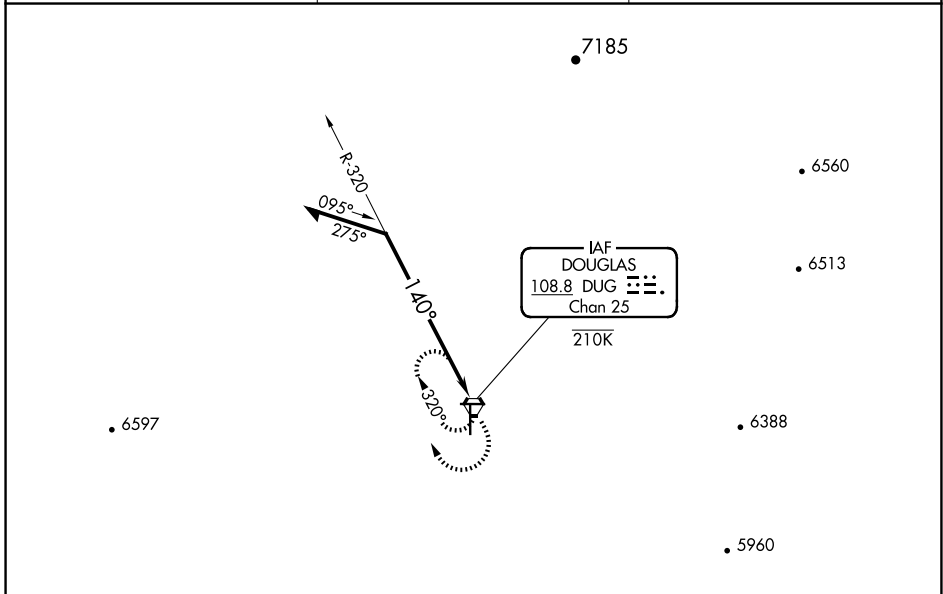

VORTAC DUG 108.8 Chan 25	APP CRS 140°	Rwy Ldg TDZE Apt Elev	6430 4125 4150
---------------------------------------	------------------------	-----------------------------	---

VOR RWY 17

BISBEE DOUGLAS INTL (DUG)

⚠ MISSED APPROACH: Climbing right turn to 8000 in DUG VORTAC holding pattern.

ASOS 119.275	ALBUQUERQUE CENTER 134.45 327.15	UNICOM 123.0 (CTAF)
------------------------	--	-------------------------------

CATEGORY	A	B	C	D
S-17	4900-1 775 (800-1)	4900-1¼ 775 (800-1¼)	NA	
CIRCLING	4900-1 750 (800-1)	4900-1¼ 750 (800-1¼)	4900-2½ 750 (800-2½)	5160-3 1010 (1100-3)

SW-4, 16 APR 2026 to 14 MAY 2026

SW-4, 16 APR 2026 to 14 MAY 2026