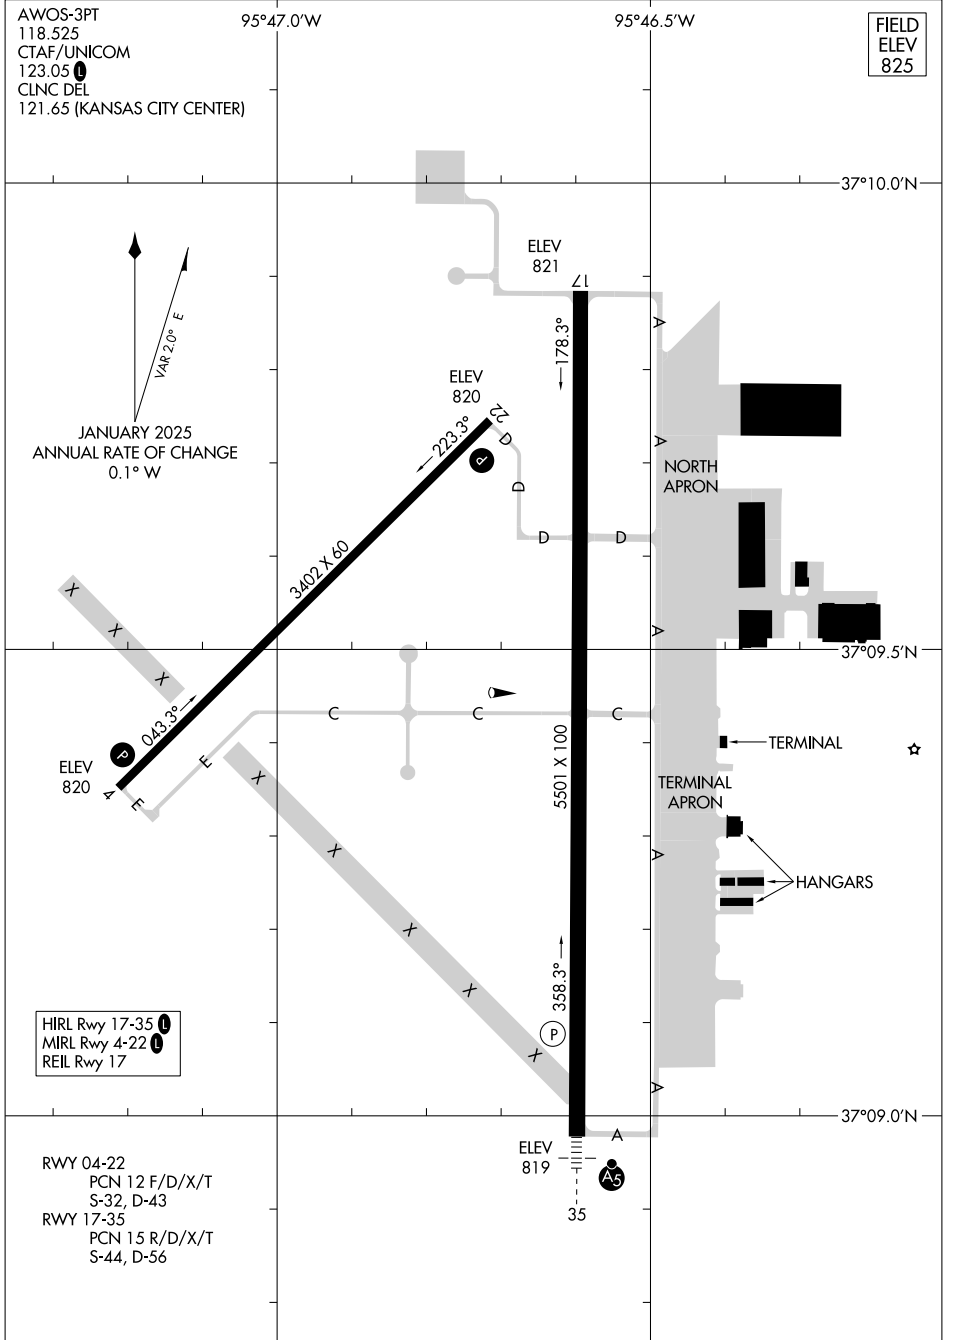

25275

# AIRPORT DIAGRAM

AL-495 (FAA)

INDEPENDENCE MUNI (IDP)  
INDEPENDENCE, KANSAS

# AIRPORT DIAGRAM

25275

INDEPENDENCE, KANSAS  
INDEPENDENCE MUNI (IDP)