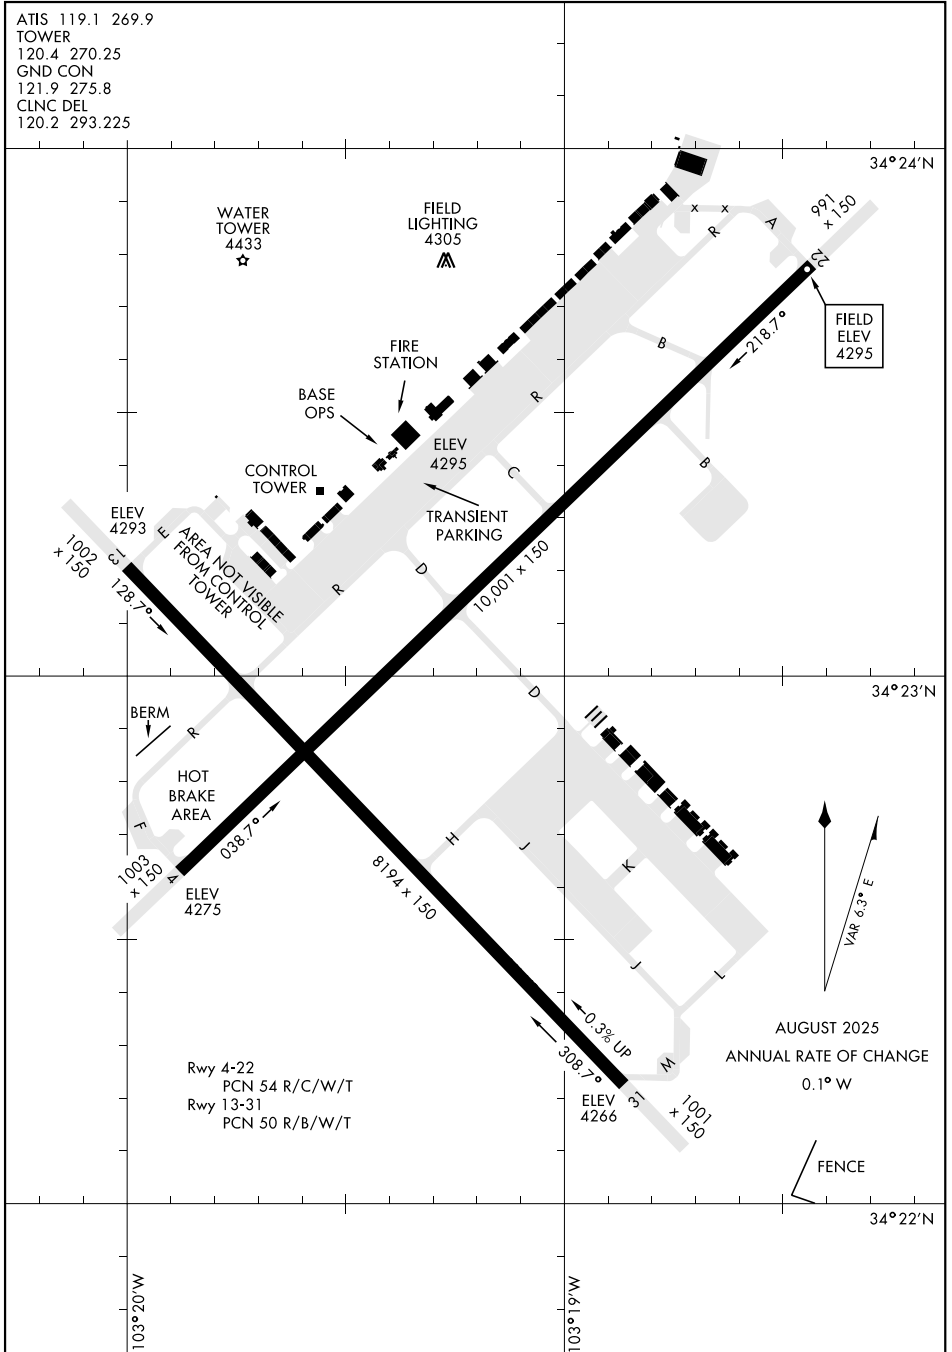

AIRPORT DIAGRAM

[USAF]

CANNON AFB (KCVS)

CLOVIS, NEW MEXICO

ATIS 119.1 269.9
 TOWER
 120.4 270.25
 GND CON
 121.9 275.8
 CLNC DEL
 120.2 293.225

SW-1, 16 APR 2026 to 14 MAY 2026

SW-1, 16 APR 2026 to 14 MAY 2026

Rwy 4-22
 PCN 54 R/C/W/T
 Rwy 13-31
 PCN 50 R/B/W/T

AUGUST 2025
 ANNUAL RATE OF CHANGE
 0.1° W

AIRPORT DIAGRAM

CLOVIS, NEW MEXICO
CANNON AFB (KCVS)