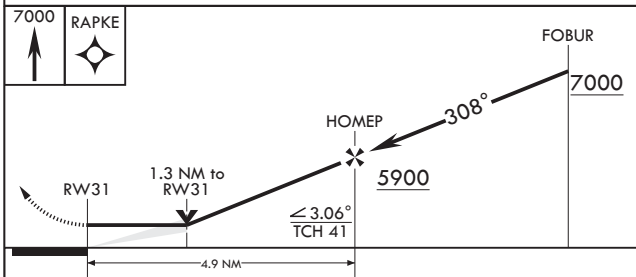

CLOVIS, NEW MEXICO

RNAV (GPS) RWY 31

APCH CRS 308°	Rwy Idg 8194
	TDZE 4270
	Arprt Elev 4295

(USAF)

CANNON AFB (KCVS)

RNP APCH	SSALR 	MISSED APPROACH: Climb to 7000 direct RAPKE, then turn right to ZUNEN and hold.
----------	--	---

ATIS 119.1 269.9	CANNON APP CON 118.425 352.1	TOWER 120.4 270.25	GND CON 121.9 275.8	CLNC DEL 120.2 293.225
----------------------------	--	------------------------------	-------------------------------	----------------------------------