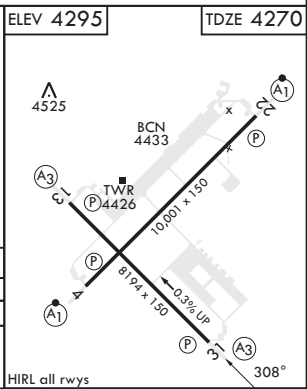

CLOVIS, NEW MEXICO

RNAV (GPS) RWY 31

APCH CRS 308°	Rwy Idg 8194
	TDZE 4270
	Arprt Elev 4295

(USAF)

CANNON AFB (KCVS)

RNP APCH	SSALR 	MISSED APPROACH: Climb to 7000 direct RAPKE, then turn right to ZUNEN and hold.
----------	--	---

ATIS 119.1 269.9	CANNON APP CON 118.425 352.1	TOWER 120.4 270.25	GND CON 121.9 275.8	CLNC DEL 120.2 293.225
----------------------------	--	------------------------------	-------------------------------	----------------------------------

CATEGORY	A	B	C	D	E
LNAV MDA*	4720-½	450 (500-½)	4720-¾	450 (500-¾)	
CIRCLING	4840-1	545 (600-1)	4860-1½ 565 (600-1½)	5000-2¼ 705 (800-2¼)	5020-2½ 725 (800-2½)

CLOVIS, NEW MEXICO

34°23'N - 103°19'W

CANNON AFB (KCVS)