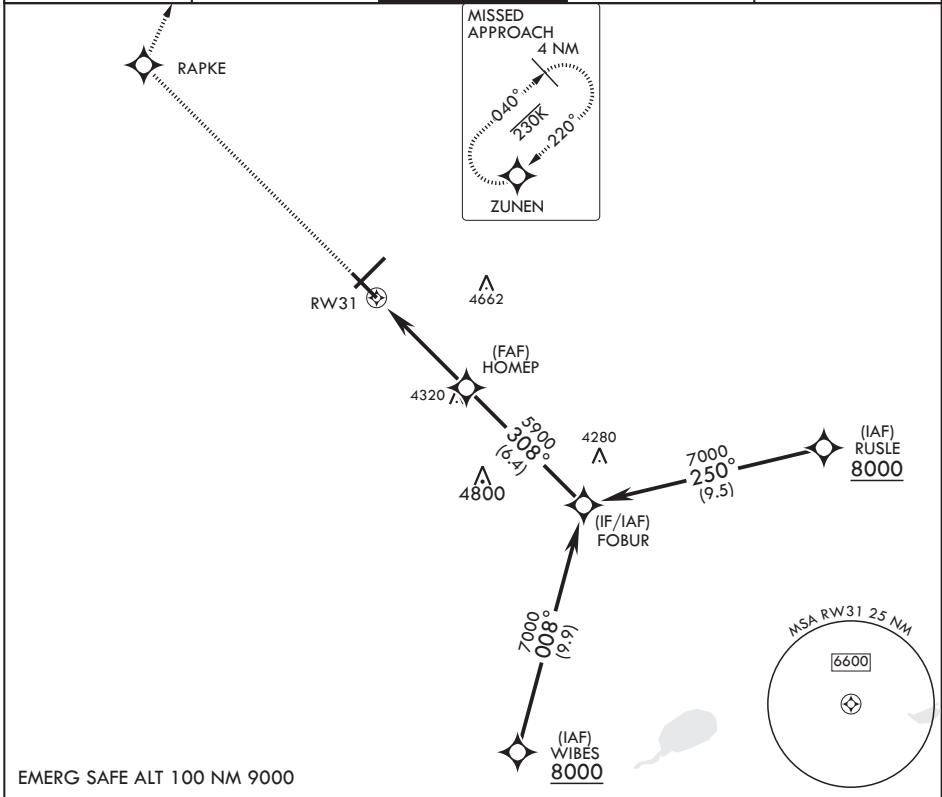

CLOVIS, NEW MEXICO

RNAV (GPS) RWY 31

APCH CRS 308°	Rwy Idg 8194
	TDZE 4270
	Arprt Elev 4295

(USAF)

CANNON AFB (KCVS)

RNP APCH	SSALR 	MISSED APPROACH: Climb to 7000 direct RAPKE, then turn right to ZUNEN and hold.
----------	--	---

ATIS 119.1 269.9	CANNON APP CON 118.425 352.1	TOWER 120.4 270.25	GND CON 121.9 275.8	CLNC DEL 120.2 293.225
----------------------------	--	------------------------------	-------------------------------	----------------------------------

CATEGORY	A	B	C	D	E
LNAV MDA*	4720-½	450 (500-½)	4720-¾	450 (500-¾)	
CIRCLING	4840-1	545 (600-1)	4860-1½ 565 (600-1½)	5000-2¼ 705 (800-2¼)	5020-2½ 725 (800-2½)

CLOVIS, NEW MEXICO

34°23'N - 103°19'W

CANNON AFB (KCVS)

Amdt 5 28DEC23

RNAV (GPS) RWY 31

SW-1, 16 APR 2026 to 14 MAY 2026

SW-1, 16 APR 2026 to 14 MAY 2026