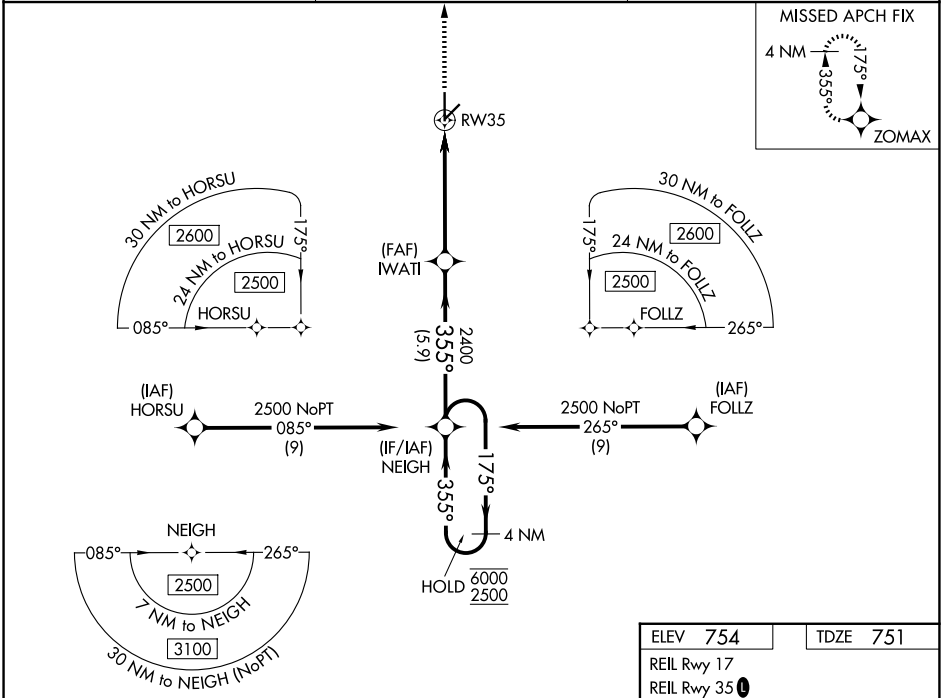

WAAS CH 82044 W35A	APP CRS 355°	Rwy Ldg TDZE Apt Elev	5868 751 754
--	------------------------	-----------------------------	---

RNAV (GPS) RWY 35

COFFEYVILLE MUNI (CFV)

RNP APCH - GPS.

⚠ Circling Rwy 4, 22 NA at night. Rwy 35 helicopter visibility reduction below 3/4 SM NA. For uncompensated Baro-VNAV systems, LNAV/VNAV NA below -13°C or above 54°C.

MISSED APPROACH: Climb to 3000 direct ZOMAX and hold.

ASOS 121.275	KANSAS CITY CENTER 128.6 282.325	UNICOM 123.0 (CTAF) 0
------------------------	--	---------------------------------

ELEV 754	TDZE 751
REIL Rwy 17	REIL Rwy 35 0
MIRL Rwy 17-35 0	

CATEGORY	A	B	C	D
LPV DA		1001-1	250 (300-1)	
LNAV/VNAV DA		1018-1	267 (300-1)	
LNAV MDA	1240-1	489 (500-1)	1240-1 3/8	489 (500-1 3/8)
CIRCLING	1240-1	486 (500-1)	1300-1 1/2 546 (600-1 1/2)	1500-2 1/2 746 (800-2 1/2)