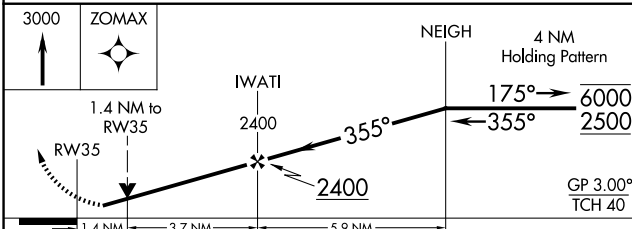

MISSED APPROACH: Climb to 3000 direct ZOMAX and hold.

ASOS 121.275	KANSAS CITY CENTER 128.6 282.325	UNICOM 123.0 (CTAF) 0
------------------------	--	---------------------------------

ELEV 754	TDZE 751
REIL Rwy 17	REIL Rwy 35 0
MIRL Rwy 17-35 0	