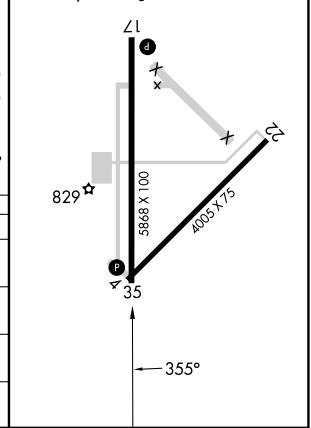

WAAS CH 82044 W35A	APP CRS 355°	Rwy Ldg TDZE Apt Elev	5868 751 754
--	------------------------	-----------------------------	---

RNAV (GPS) RWY 35

COFFEYVILLE MUNI (CFV)

RNP APCH - GPS.

⚠ Circling Rwy 4, 22 NA at night. Rwy 35 helicopter visibility reduction below 3/4 SM NA. For uncompensated Baro-VNAV systems, LNAV/VNAV NA below -13°C or above 54°C.

MISSED APPROACH: Climb to 3000 direct ZOMAX and hold.

ASOS 121.275	KANSAS CITY CENTER 128.6 282.325	UNICOM 123.0 (CTAF) 0
------------------------	--	---------------------------------

ELEV 754	TDZE 751
REIL Rwy 17	REIL Rwy 35 0
MIRL Rwy 17-35 0	

CATEGORY	A	B	C	D
LPV DA		1001-1	250 (300-1)	
LNAV/VNAV DA		1018-1	267 (300-1)	
LNAV MDA	1240-1	489 (500-1)	1240-1 3/8	489 (500-1 3/8)
CIRCLING	1240-1	486 (500-1)	1300-1 1/2 546 (600-1 1/2)	1500-2 1/2 746 (800-2 1/2)