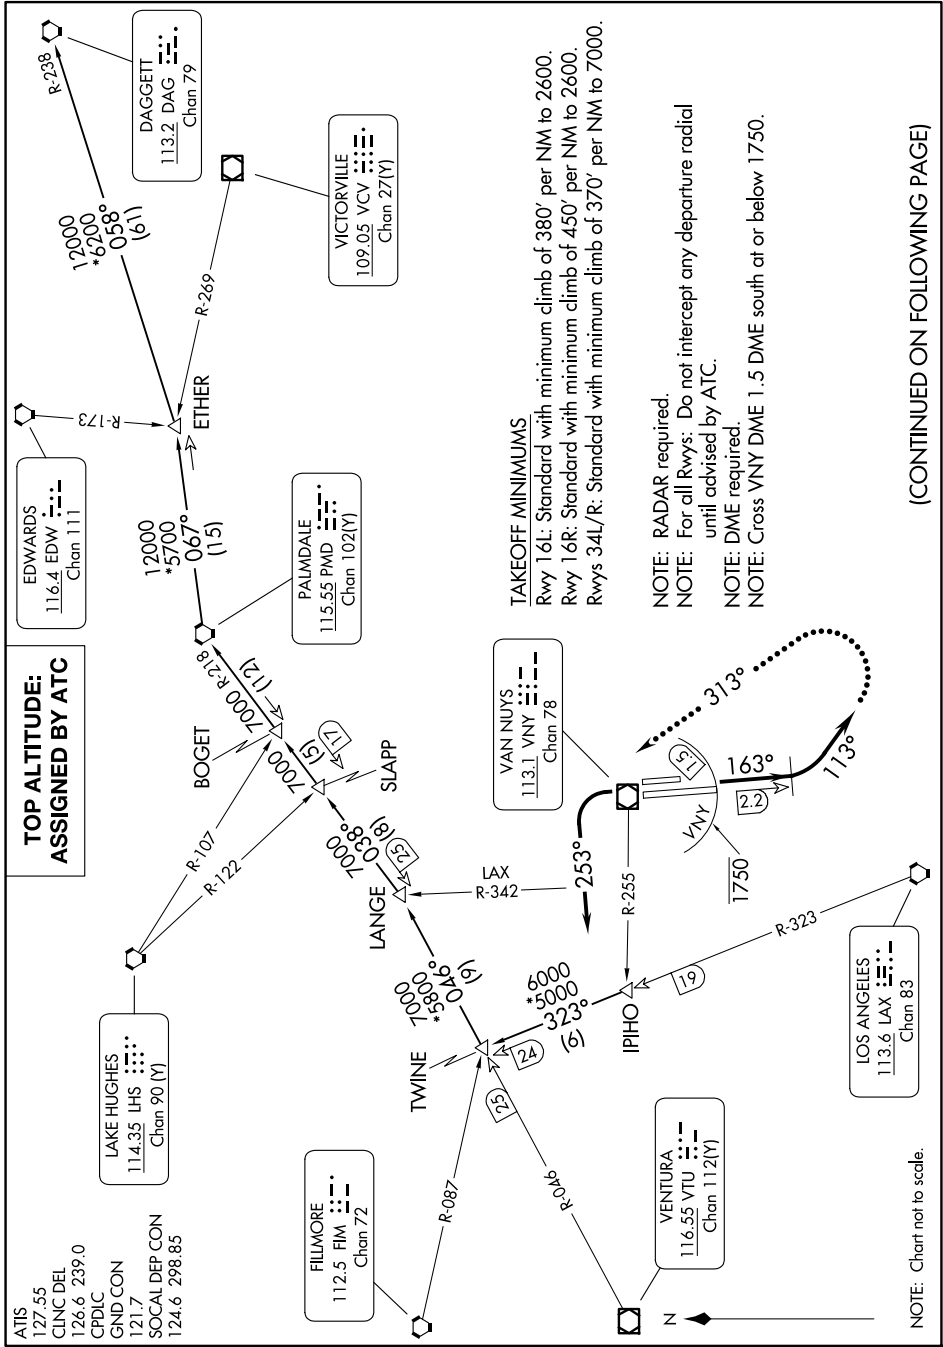

NEWHALL ONE DEPARTURE

AL-552 (FAA)

VAN NUYS (VNY)
VAN NUYS, CALIFORNIA

SW-3, 16 APR 2026 to 14 MAY 2026

(CONTINUED ON FOLLOWING PAGE)

NEWHALL ONE DEPARTURE

VAN NUYS, CALIFORNIA
VAN NUYS (VNY)

NOTE: Chart not to scale.

SW-3, 16 APR 2026 to 14 MAY 2026