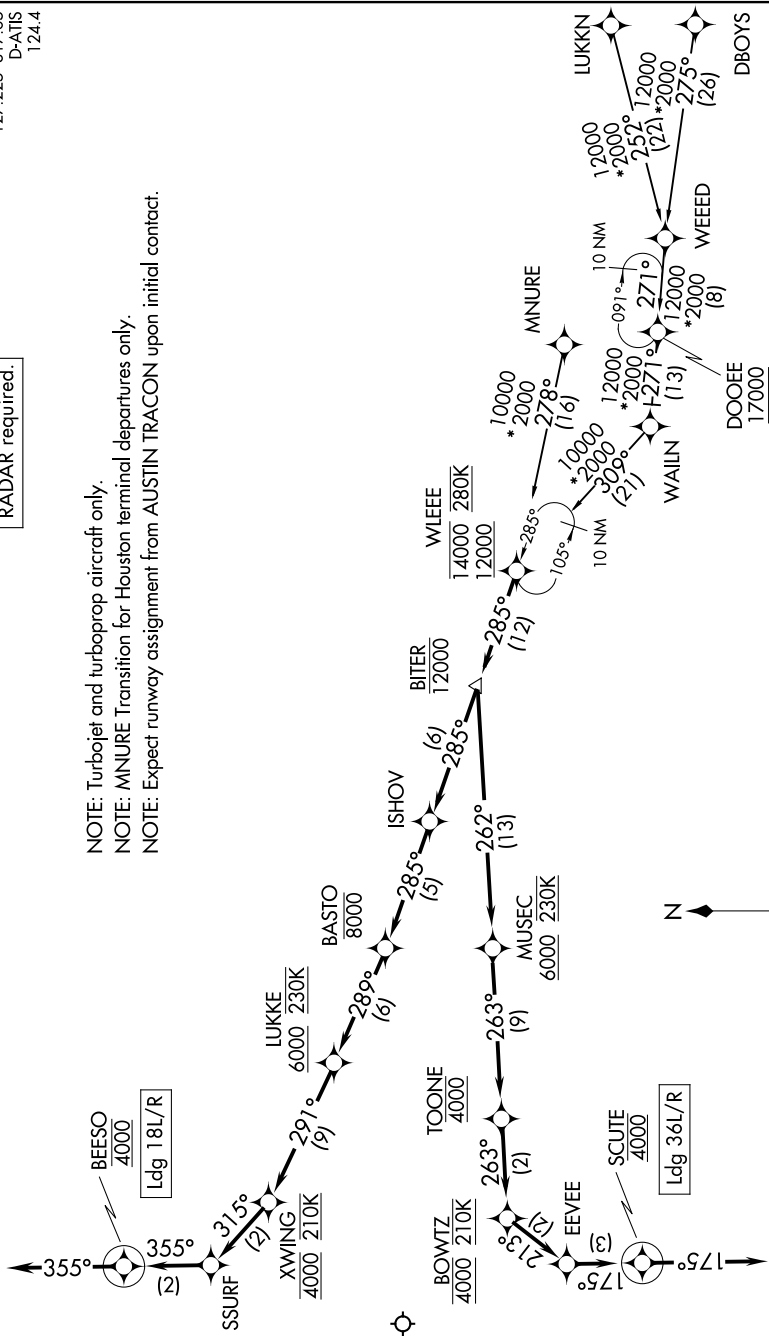

WLEEE SEVEN ARRIVAL (RNAV)

AUSTIN, TEXAS

AUSTIN APP CON
127.225 317.65
D-ATIS
124.4

RNAV 1 - DME/DME/IRU or GPS.
RADAR required.

NOTE: Turbojet and turboprop aircraft only.
NOTE: MNURE Transition for Houston terminal departures only.
NOTE: Expect runway assignment from AUSTIN TRACON upon initial contact.

(NARRATIVE ON FOLLOWING PAGE)

NOTE: Chart not to scale.