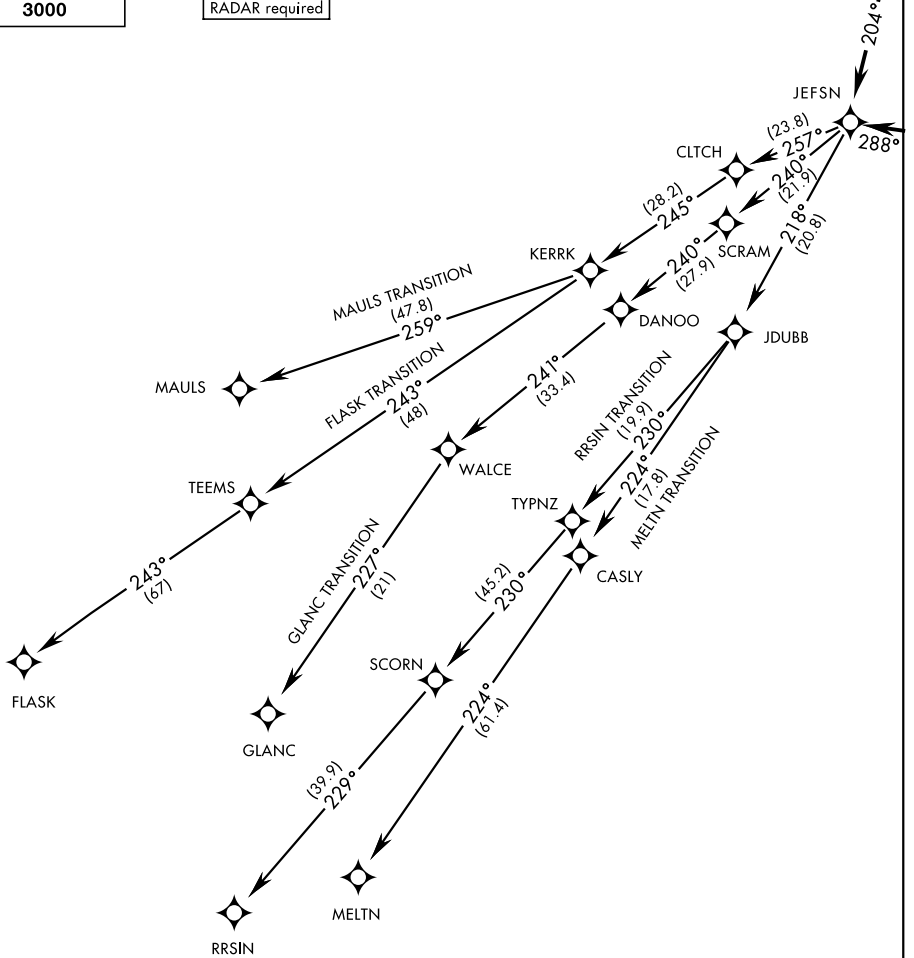

JEFNSN TWO DEPARTURE (RNAV) (JEFNSN2.JEFNSN)

JOINT BASE ANDREWS (ANDREWS AFB) (KADW)

CAMP SPRINGS, MARYLAND

TOP ALTITUDE:
3000

RNAVI-GPS
RADAR required

[USAF]

NE-3, 16 APR 2026 to 14 MAY 2026

NE-3, 16 APR 2026 to 14 MAY 2026

NOTE: Chart not to scale

TURBOJETTS ONLY