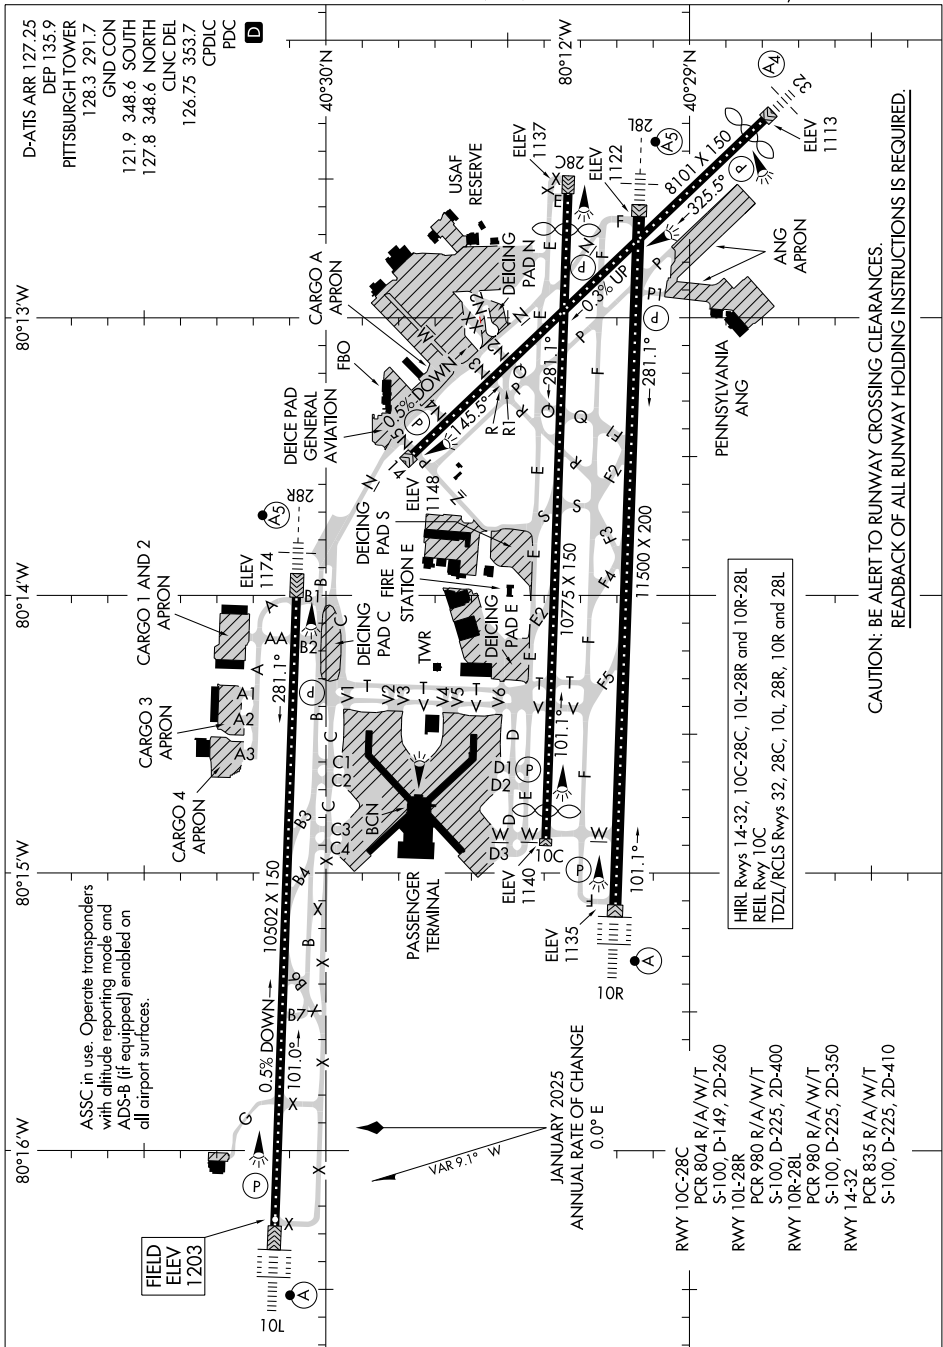

# AIRPORT DIAGRAM

AL-570 (FAA)

PITTSBURGH INTL (PIT)  
PITTSBURGH, PENNSYLVANIA

NE-4, 16 APR 2026 to 14 MAY 2026

# AIRPORT DIAGRAM

PITTSBURGH, PENNSYLVANIA  
PITTSBURGH INTL (PIT)

NE-4, 16 APR 2026 to 14 MAY 2026