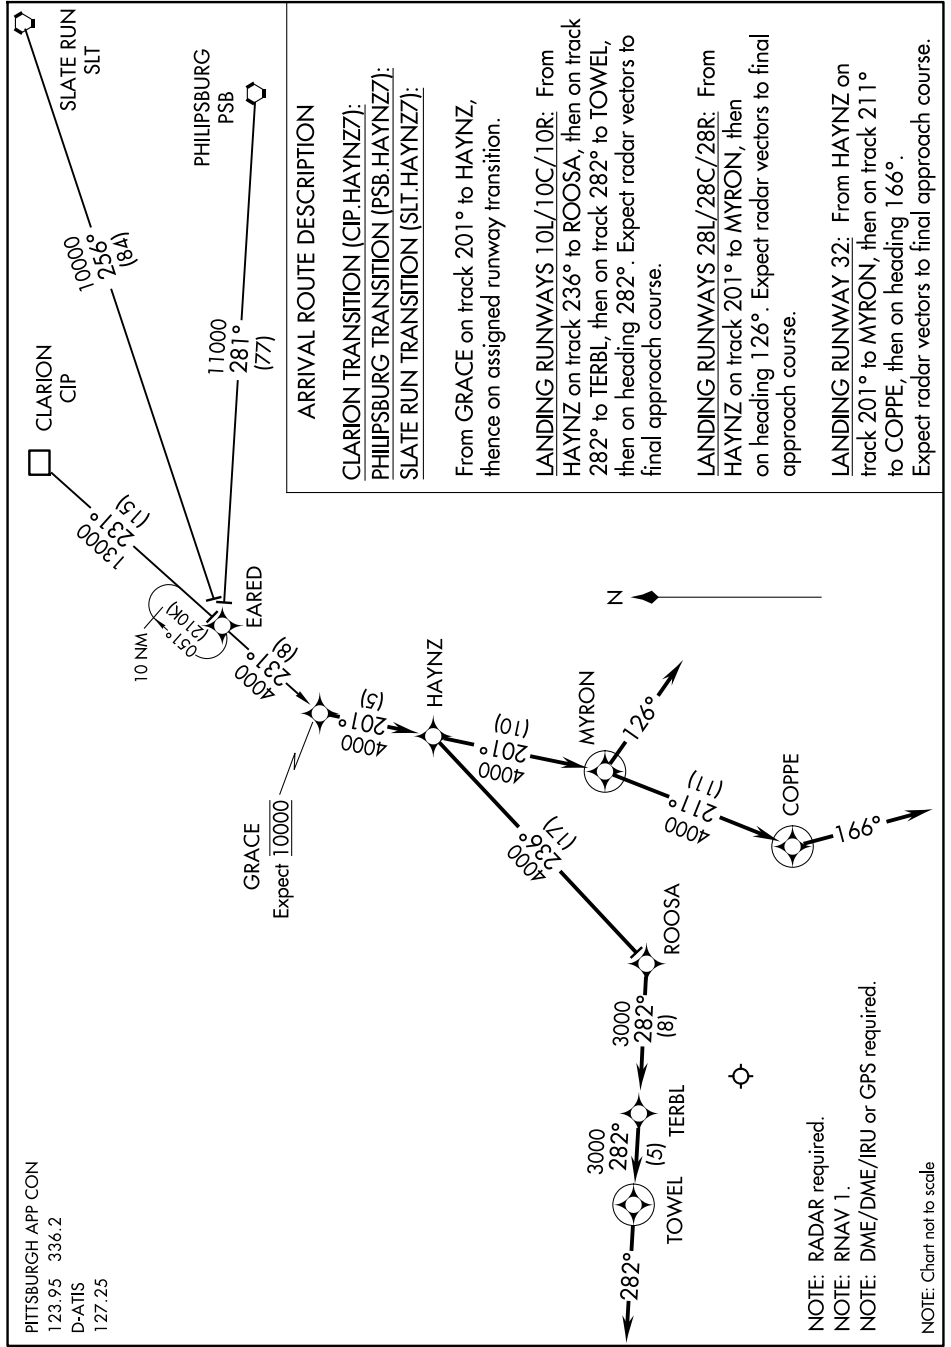

# HAYNZ SEVEN ARRIVAL (RNAV)

NE-4, 16 APR 2026 to 14 MAY 2026

PITTSBURGH APP CON  
123.95 336.2  
D-ATIS  
127.25

NOTE: RADAR required.  
NOTE: RNAV 1.  
NOTE: DME/DME/IRU or GPS required.  
NOTE: Chart not to scale

# HAYNZ SEVEN ARRIVAL (RNAV)

NE-4, 16 APR 2026 to 14 MAY 2026