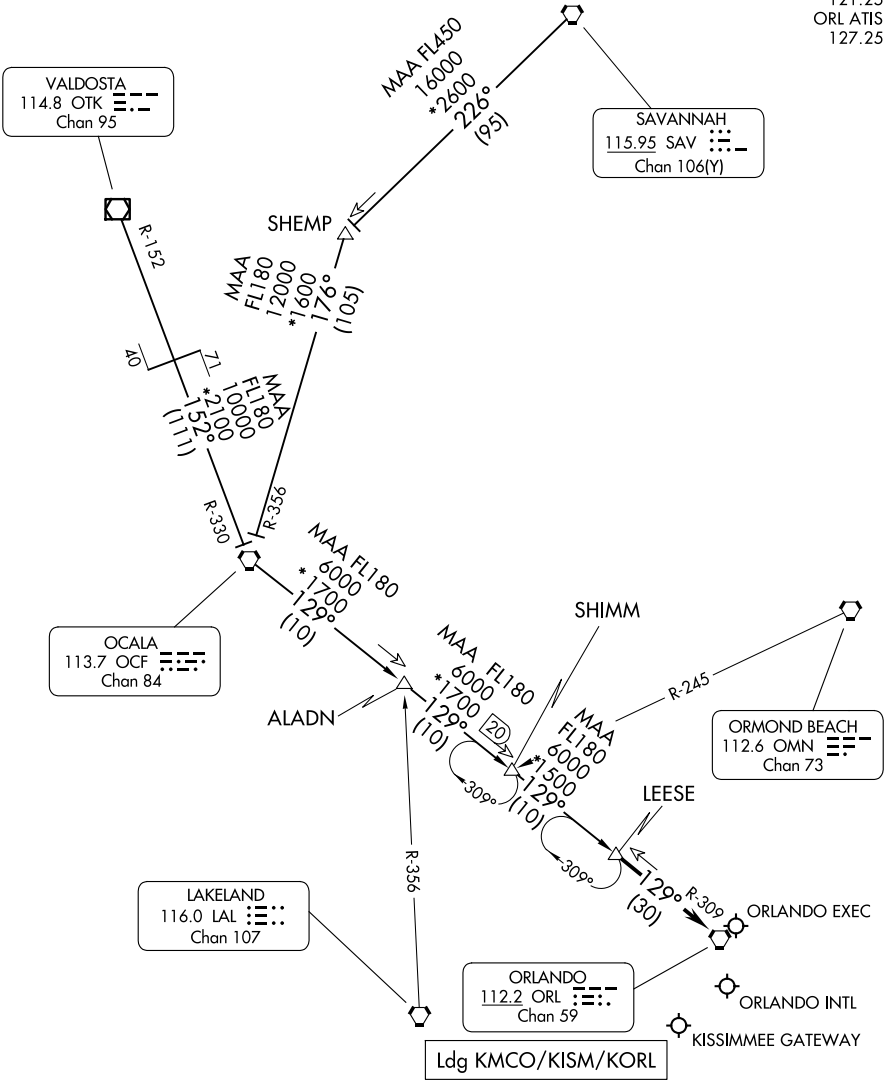

# LEESE THREE ARRIVAL

ORLANDO, FLORIDA

NOTE: RADAR required.  
NOTE: DME required.

JACKSONVILLE APP CON  
128.675 263.05  
ORLANDO APP CON  
134.05 339.8  
ISM ATIS  
128.775  
MCO D-ATIS ARR  
121.25  
ORL ATIS  
127.25

SE-3, 16 APR 2026 to 14 MAY 2026

SE-3, 16 APR 2026 to 14 MAY 2026

(CONTINUED ON FOLLOWING PAGE)

NOTE: Chart not to scale.

# LEESE THREE ARRIVAL

(LEESE.LEESE3) 22APR21

ORLANDO, FLORIDA