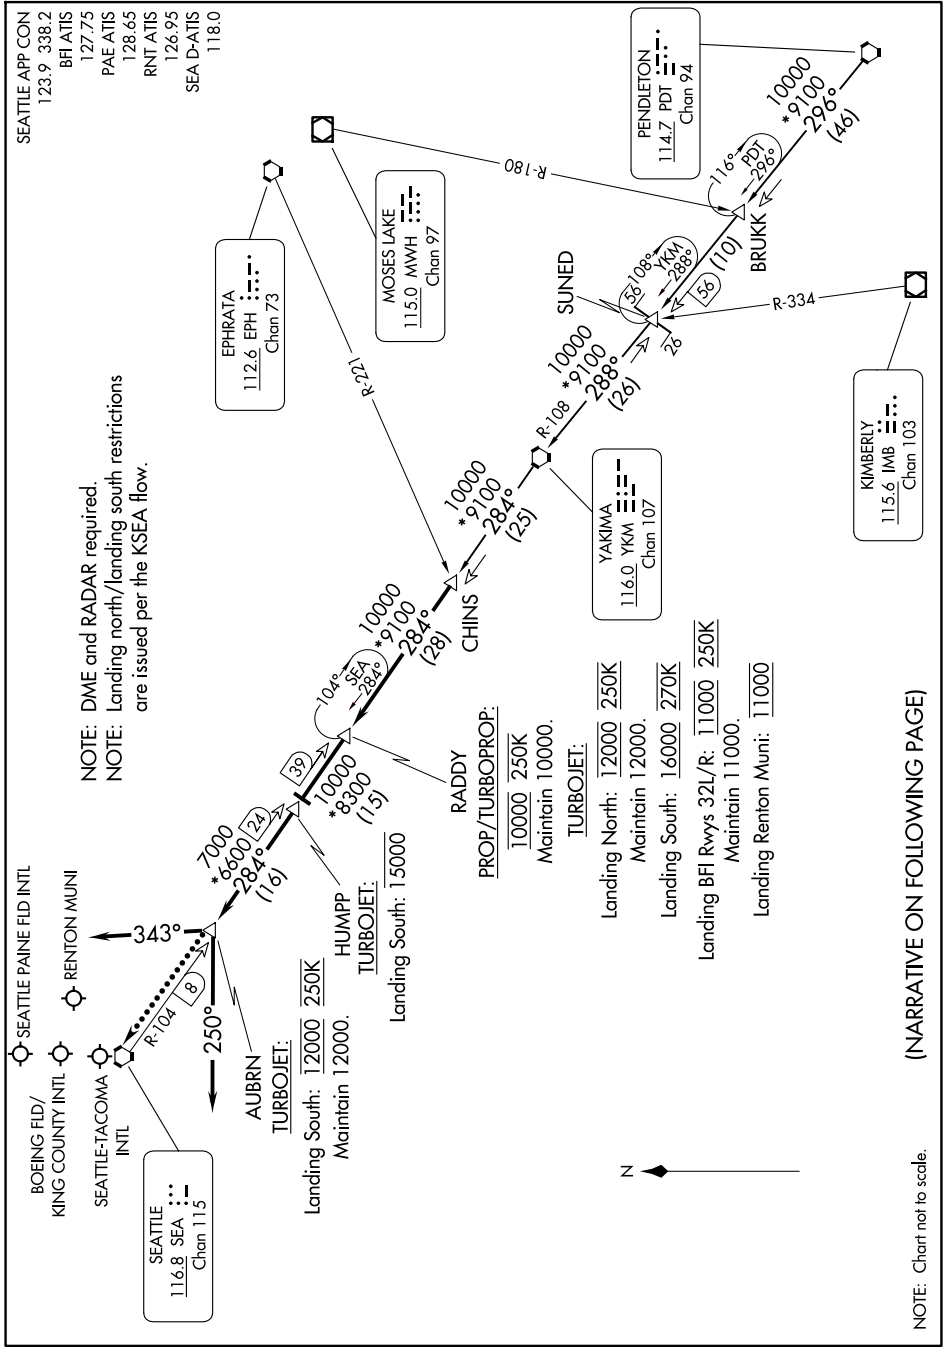

CHINS FIVE ARRIVAL

NW-1, 16 APR 2026 to 14 MAY 2026

CHINS FIVE ARRIVAL

(NARRATIVE ON FOLLOWING PAGE)

NW-1, 16 APR 2026 to 14 MAY 2026