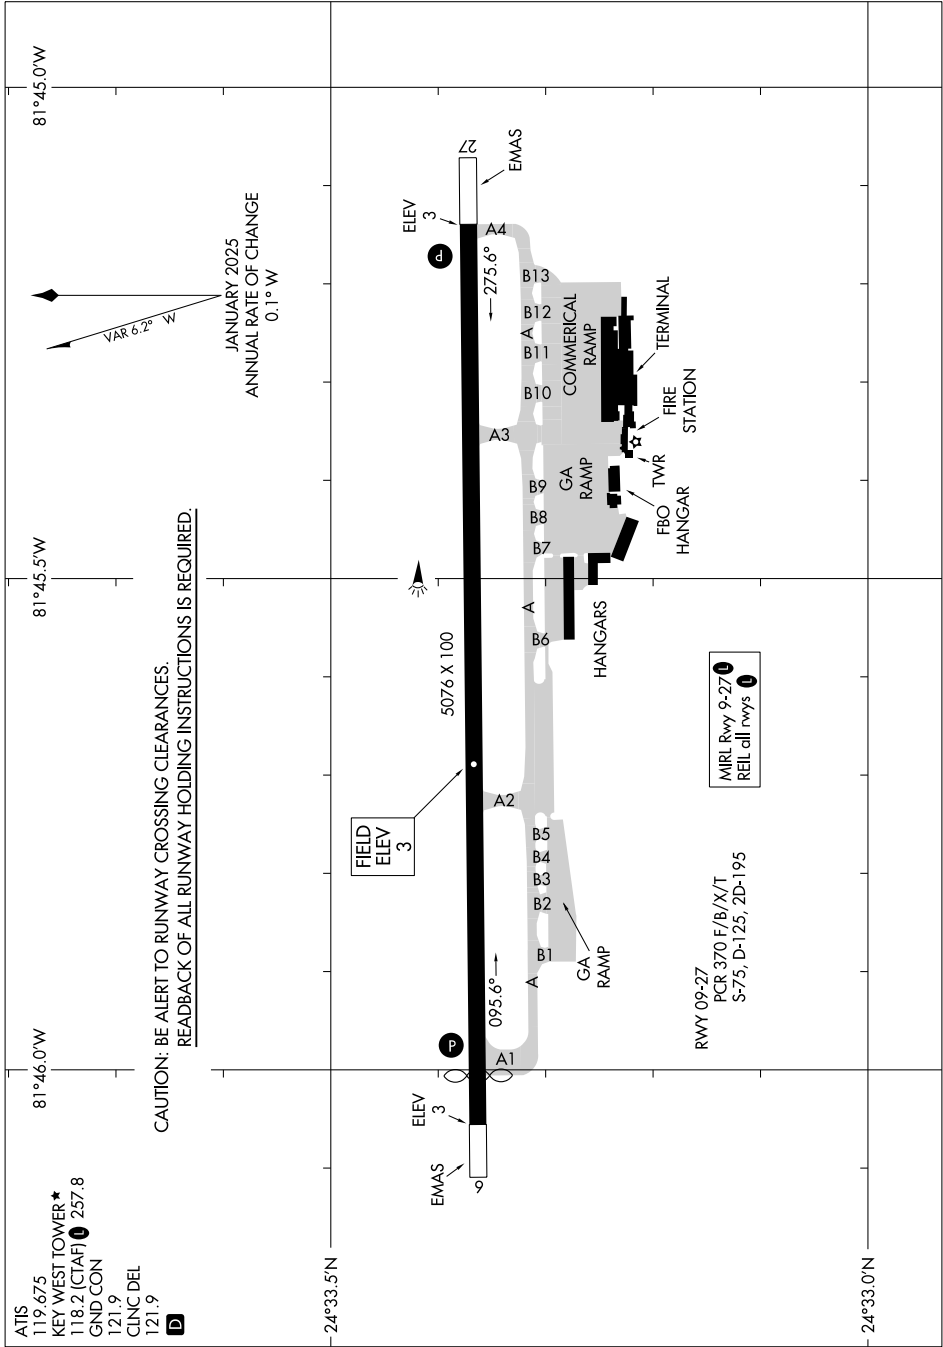

# AIRPORT DIAGRAM

AL-606 (FAA)

KEY WEST INTL (EYW)  
KEY WEST, FLORIDA

SE-3, 16 APR 2026 to 14 MAY 2026

SE-3, 16 APR 2026 to 14 MAY 2026

# AIRPORT DIAGRAM

KEY WEST, FLORIDA  
KEY WEST INTL (EYW)