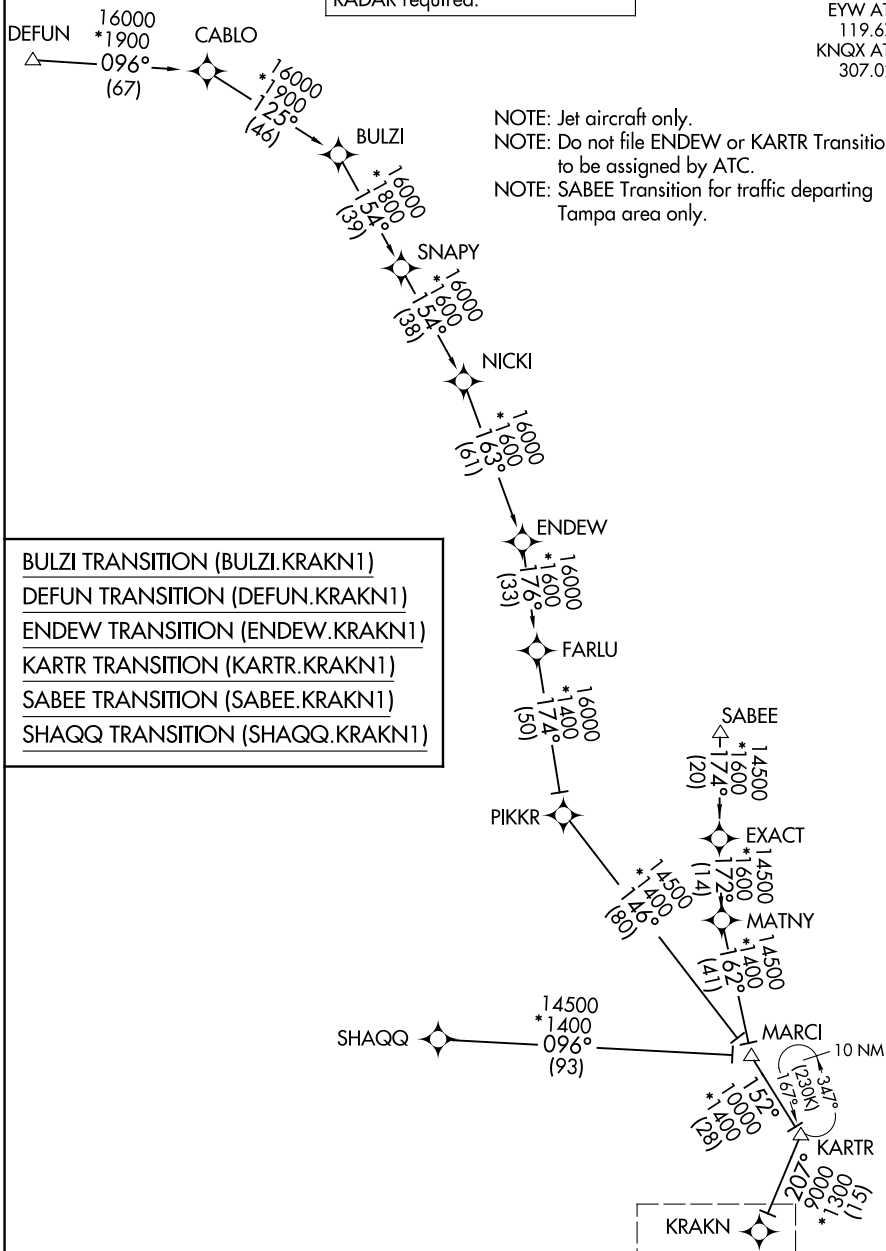

KRAKN ONE ARRIVAL (RNAV) Transition Routes

KEY WEST, FLORIDA

RNAV 1 - DME/DME/IRU or GPS.
RADAR required.

NAVY KEY WEST APP CON ★
 124.025 313.7
 EYW ATIS
 119.675
 KNQX ATIS ★
 307.025

NOTE: Jet aircraft only.
 NOTE: Do not file ENDEW or KARTR Transitions - to be assigned by ATC.
 NOTE: SABEE Transition for traffic departing Tampa area only.

- BULZI TRANSITION (BULZI.KRAKN1)
- DEFUN TRANSITION (DEFUN.KRAKN1)
- ENDEW TRANSITION (ENDEW.KRAKN1)
- KARTR TRANSITION (KARTR.KRAKN1)
- SABEE TRANSITION (SABEE.KRAKN1)
- SHAQQ TRANSITION (SHAQQ.KRAKN1)

NOTE: Chart not to scale. (CONTINUED ON FOLLOWING PAGE)

See following page for arrival routes

SE-3, 16 APR 2026 to 14 MAY 2026

SE-3, 16 APR 2026 to 14 MAY 2026

KRAKN ONE ARRIVAL (RNAV) Transition Routes

KEY WEST, FLORIDA