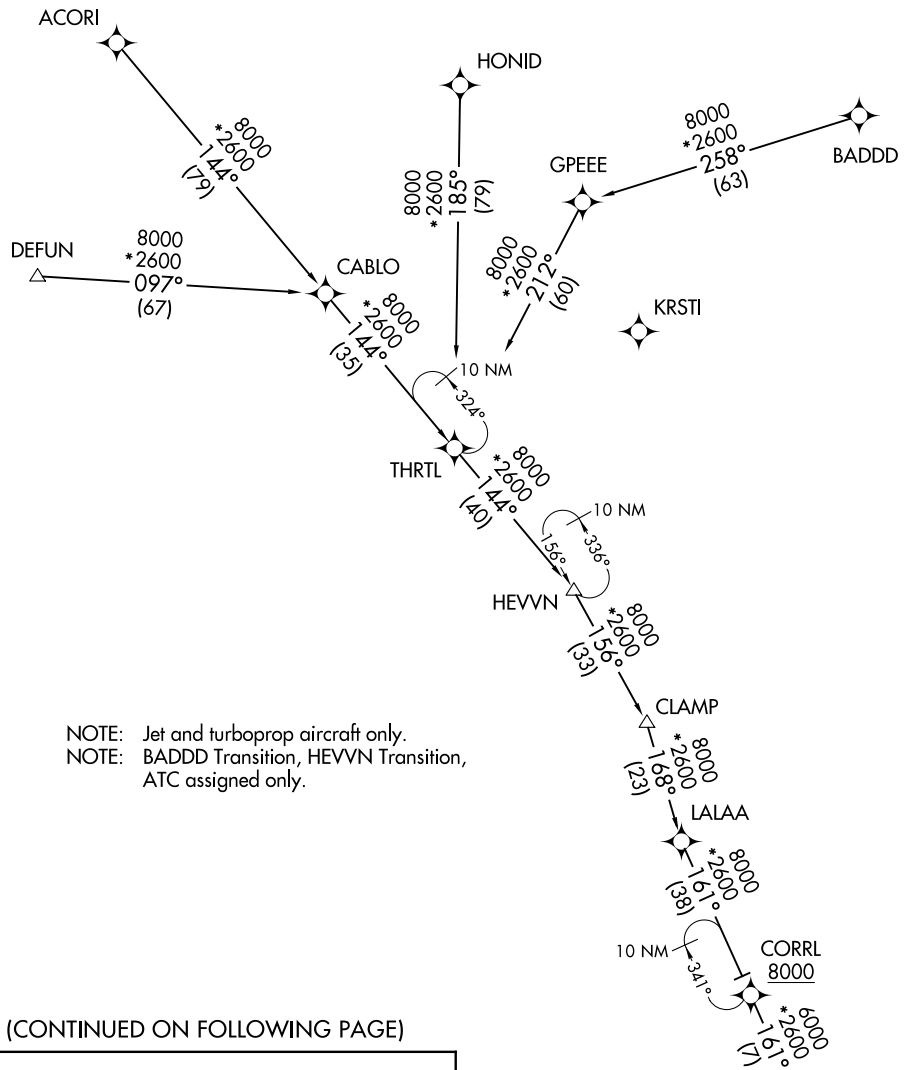

BANGZ TWO ARRIVAL (RNAV)

ST PETERSBURG-CLEARWATER, FLORIDA

RNAV 1 - DME/DME/IRU or GPS.

RADAR required.

TAMPA APP CON
118.8 239.3
PIE ATIS
134.5
SRQ ATIS
124.375

NOTE: Jet and turboprop aircraft only.
NOTE: BADD Transition, HEVVN Transition, ATC assigned only.

(CONTINUED ON FOLLOWING PAGE)

- ACORI TRANSITION (ACORI.BANGZ2)
- BADD TRANSITION (BADD.BANGZ2)
- DEFUN TRANSITION (DEFUN.BANGZ2)
- HEVVN TRANSITION (HEVVN.BANGZ2)
- HONID TRANSITION (HONID.BANGZ2)

NOTE: Chart not to scale.

SE-3, 16 APR 2026 to 14 MAY 2026

SE-3, 16 APR 2026 to 14 MAY 2026