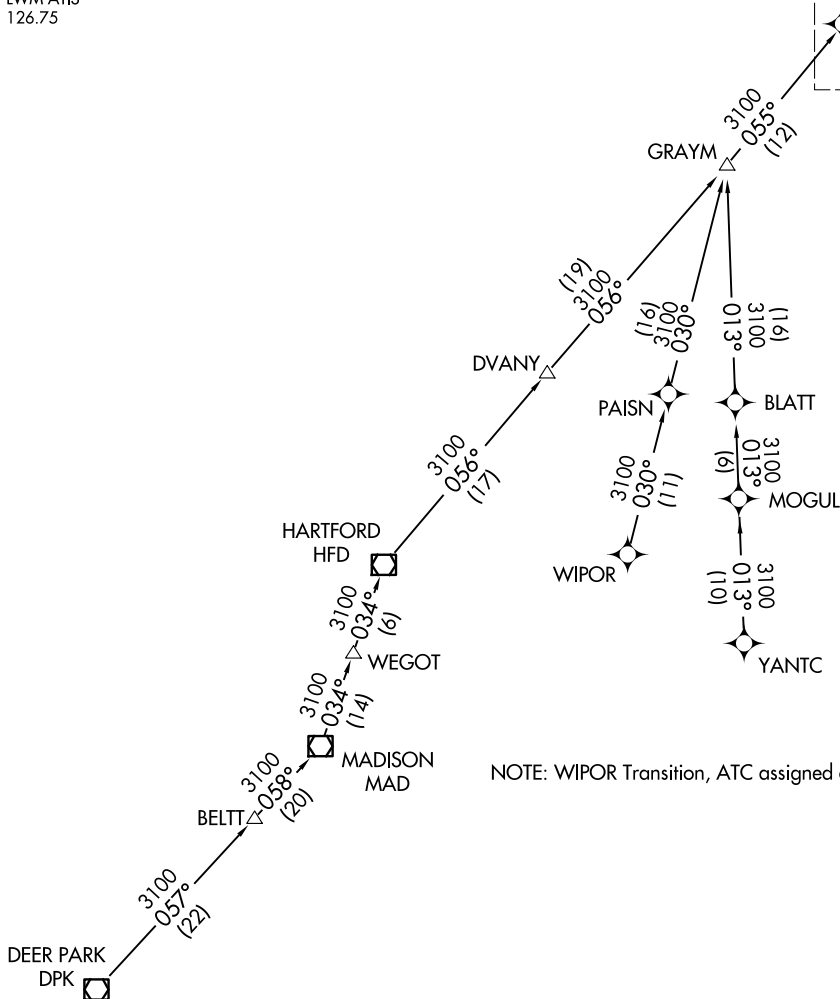

DREEM THREE ARRIVAL (RNAV) Transition Routes

BEDFORD, MASSACHUSETTS

BOSTON APP CON
124.4 279.6
BRADLEY APP CON
119.0 327.1
BED ATIS
124.6
BVY ATIS
119.2
LWM ATIS
126.75

RNAV 1 - DME/DME/IRU or GPS.
RADAR required.

See following page for arrival routes.

GASSE 5000

NOTE: WIPOR Transition, ATC assigned only.

NOTE: Chart not to scale.

DEER PARK TRANSITION (DPK.DREEM3):
HARTFORD TRANSITION (HFD.DREEM3):
WIPOR TRANSITION (WIPOR.DREEM3):
YANTC TRANSITION (YANTC.DREEM3):

(CONTINUED ON FOLLOWING PAGE)

NE-1, 16 APR 2026 to 14 MAY 2026

NE-1, 16 APR 2026 to 14 MAY 2026