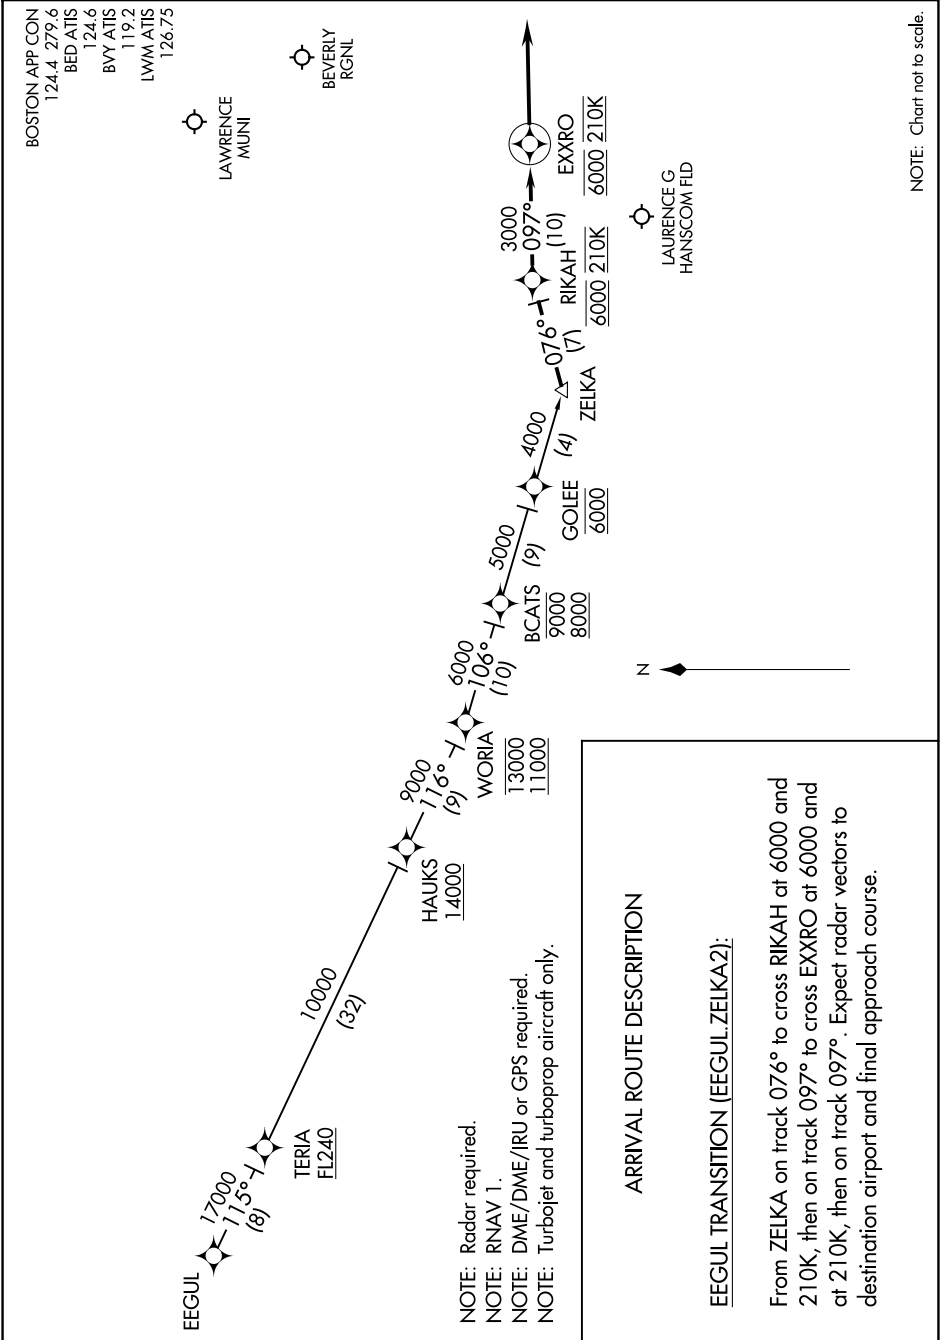

# ZELKA TWO ARRIVAL (RNAV)

BEDFORD, MASSACHUSETTS

NE-1, 16 APR 2026 to 14 MAY 2026

NOTE: Chart not to scale.

NE-1, 16 APR 2026 to 14 MAY 2026

# ZELKA TWO ARRIVAL (RNAV)

BEDFORD, MASSACHUSETTS