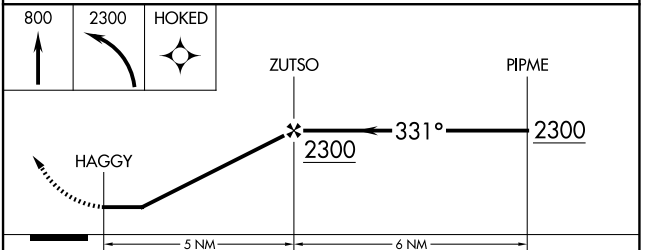

# RNAV (GPS)-A

SOUTH ARKANSAS RGNL AT GOODWIN FLD (ELD)

RNP APCH - GPS.

**⚠** Circling Rwy 4, 13, 31 NA at night.  
**⚠** Rwy 4, 13, 31 helicopter visibility reduction below 1 SM NA.

MISSED APPROACH: Climb to 800 then climbing left turn to 2300 direct HOKED and hold.

ASOS  
**118.325**

FORT WORTH CENTER  
**128.2 269.1**

UNICOM  
**123.0 (CTAF) 0**

CATEGORY	A	B	C	D
CIRCLING	720-1 443 (500-1)	740-1 463 (500-1)	920-1¾ 643 (700-1¾)	920-2 643 (700-2)

SC-1, 16 APR 2026 to 14 MAY 2026