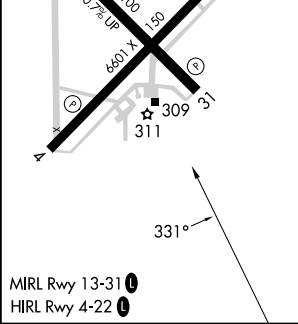

APP CRS <b>331°</b>	Rwy Idg TDZE Apt Elev	<b>N/A</b> <b>N/A</b> <b>277</b>
------------------------	-----------------------------	--

# RNAV (GPS)-A

SOUTH ARKANSAS RGNL AT GOODWIN FLD (ELD)

RNP APCH - GPS.

**⚠** Circling Rwy 4, 13, 31 NA at night.  
**⚠** Rwy 4, 13, 31 helicopter visibility reduction below 1 SM NA.

MISSED APPROACH: Climb to 800 then climbing left turn to 2300 direct HOKED and hold.

ASOS  
**118.325**

FORT WORTH CENTER  
**128.2 269.1**

UNICOM  
**123.0 (CTAF) 0**

CATEGORY	A	B	C	D
CIRCLING	720-1 443 (500-1)	740-1 463 (500-1)	920-1¾ 643 (700-1¾)	920-2 643 (700-2)

SC-1, 16 APR 2026 to 14 MAY 2026