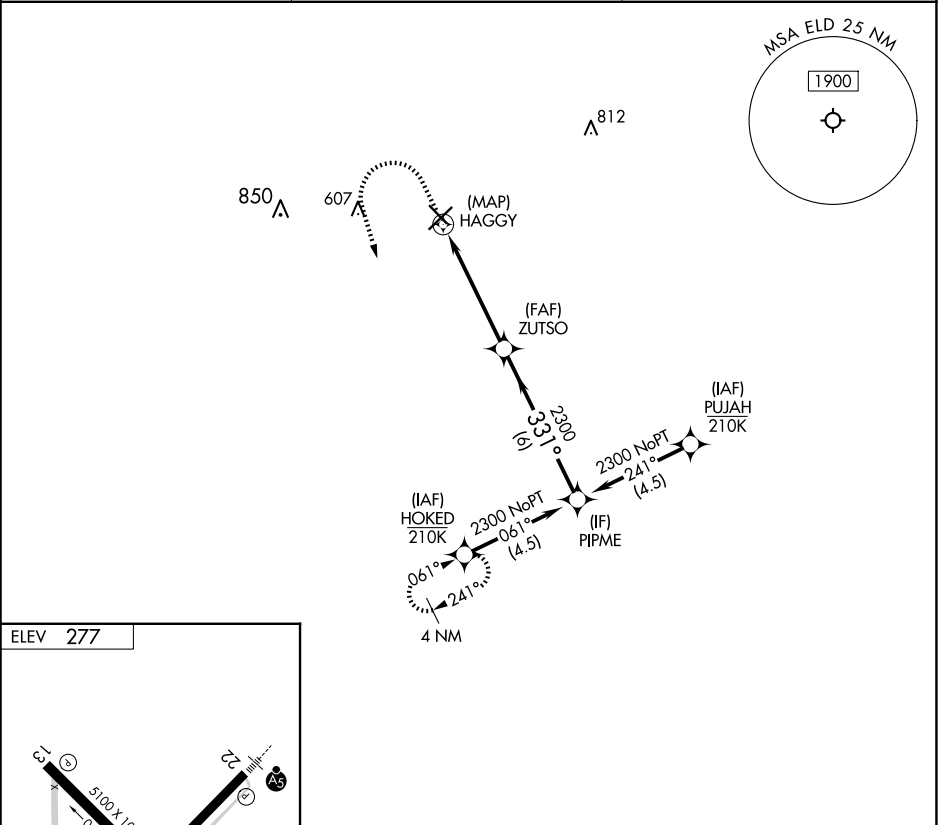

# RNAV (GPS)-A

SOUTH ARKANSAS RGNL AT GOODWIN FLD (ELD)

RNP APCH - GPS.

**⚠** Circling Rwy 4, 13, 31 NA at night.  
**⚠** Rwy 4, 13, 31 helicopter visibility reduction below 1 SM NA.

MISSED APPROACH: Climb to 800 then climbing left turn to 2300 direct HOKED and hold.

ASOS  
**118.325**

FORT WORTH CENTER  
**128.2 269.1**

UNICOM  
**123.0 (CTAF) 0**

CATEGORY	A	B	C	D
CIRCLING	720-1 443 (500-1)	740-1 463 (500-1)	920-1¾ 643 (700-1¾)	920-2 643 (700-2)

SC-1, 16 APR 2026 to 14 MAY 2026