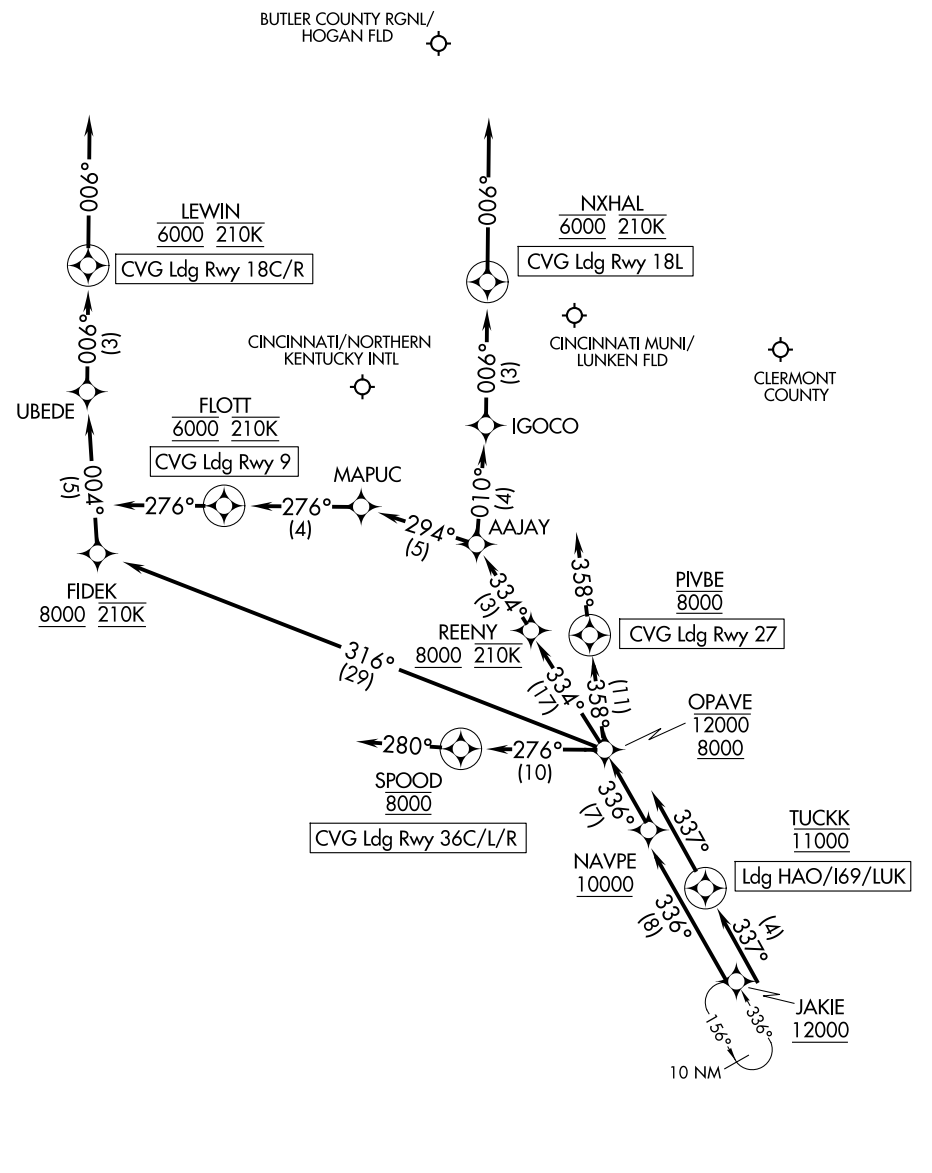

# JAKIE SEVEN ARRIVAL (RNAV) Arrival Routes

COVINGTON, KENTUCKY

CINCINNATI APP CON  
 119.7 254.25  
 CVG D-ATIS  
 134.375  
 LUK ATIS  
 123.6

RNAV 1 - DME/DME/IRU or GPS.  
 RADAR required.

SE-1, 16 APR 2026 to 14 MAY 2026

SE-1, 16 APR 2026 to 14 MAY 2026

(CONTINUED ON FOLLOWING PAGE)

NOTE: Chart not to scale.

# JAKIE SEVEN ARRIVAL (RNAV) Arrival Routes

COVINGTON, KENTUCKY