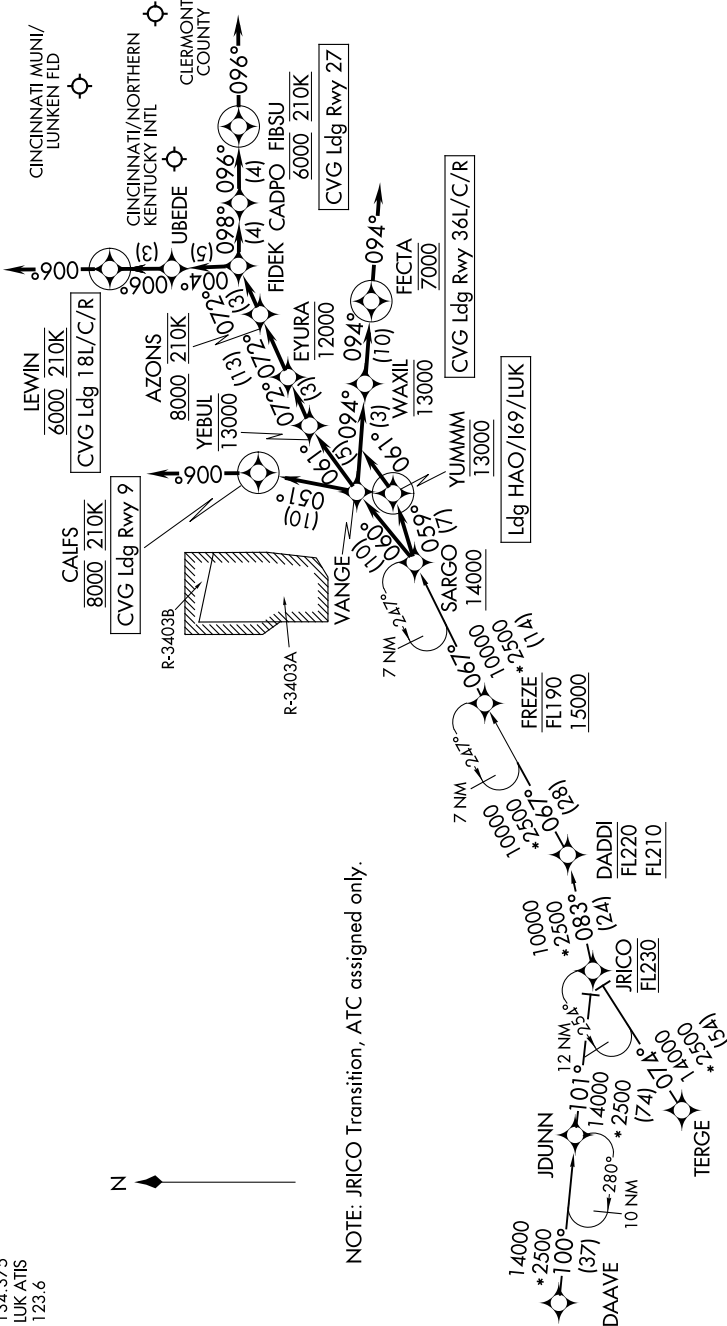

# SARGO FIVE ARRIVAL (RNAV)

COVINGTON, KENTUCKY

SE-1, 16 APR 2026 to 14 MAY 2026

RNAV 1 - DME/DME/IRU or GPS.
RADAR required.

CINCINNATI APP CON  
119.7 363.15 (090°-269°)  
123.875 363.15 (270°-089°)  
CVG D-ATIS  
134.375  
LUK-ATIS  
123.6

NOTE: JRICO Transition, ATC assigned only.

NOTE: Chart not to scale.

(CONTINUED ON FOLLOWING PAGE)

SE-1, 16 APR 2026 to 14 MAY 2026

# SARGO FIVE ARRIVAL (RNAV)

COVINGTON, KENTUCKY