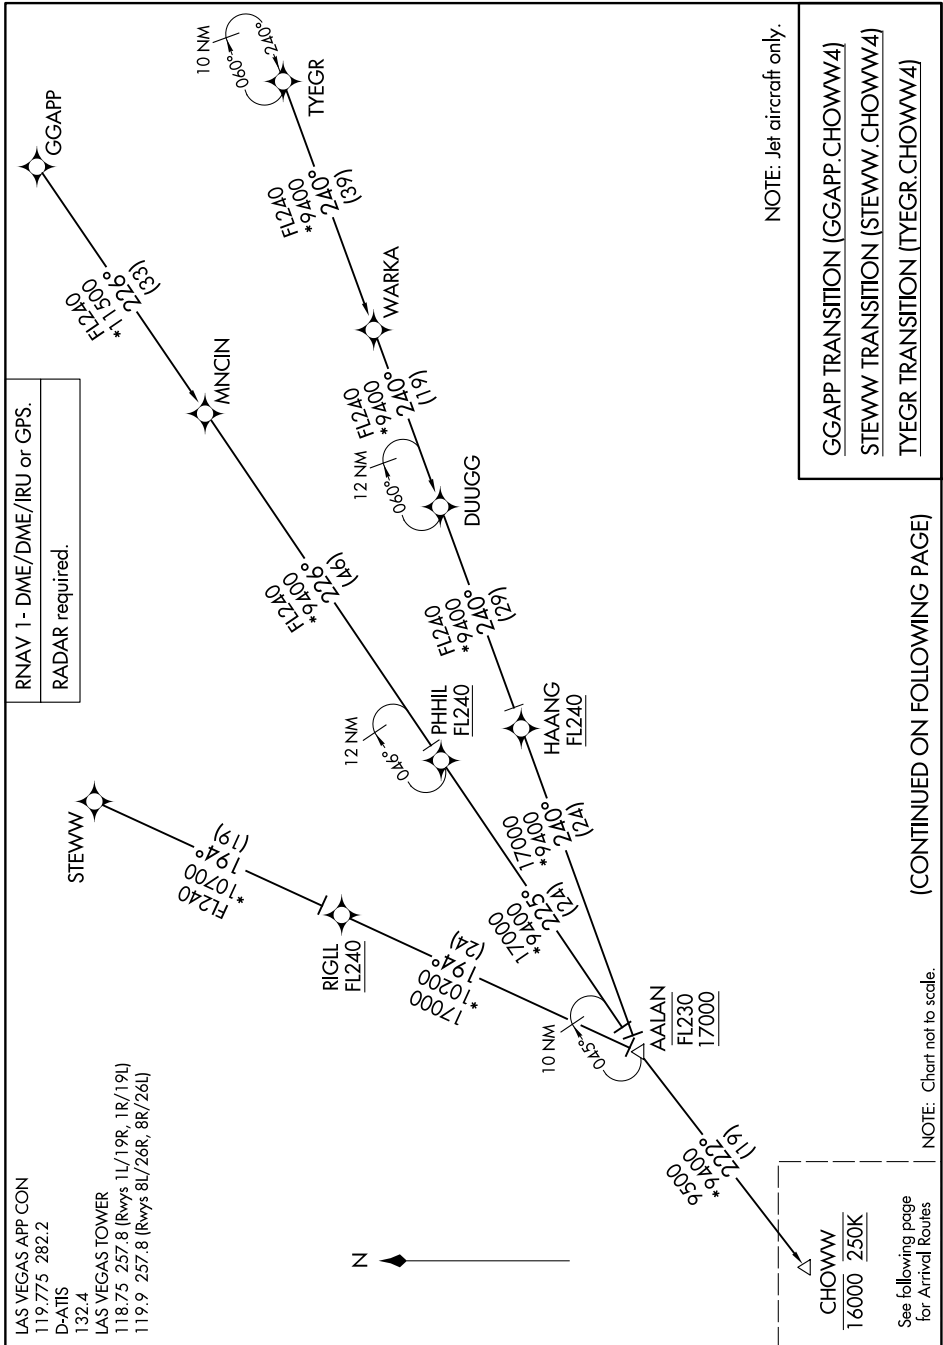

CHOWW FOUR ARRIVAL (RNAV) Transition Routes

SW-4, 16 APR 2026 to 14 MAY 2026

CHOWW FOUR ARRIVAL (RNAV) Transition Routes

SW-4, 16 APR 2026 to 14 MAY 2026