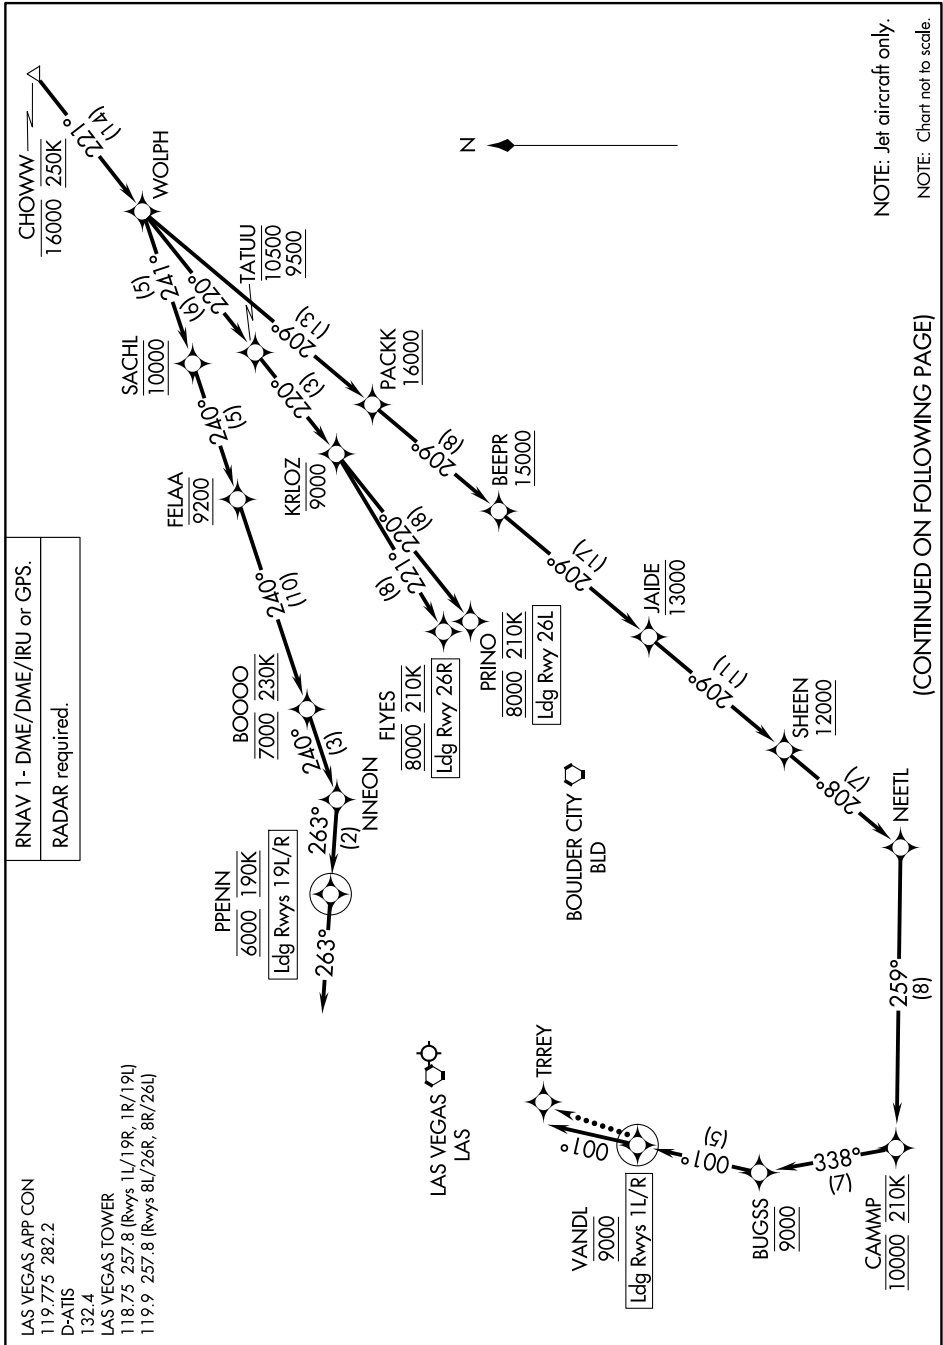

CHOWW FOUR ARRIVAL (RNAV) Arrival Routes

SW-4, 16 APR 2026 to 14 MAY 2026

NOTE: Jet aircraft only.
NOTE: Chart not to scale.

(CONTINUED ON FOLLOWING PAGE)

SW-4, 16 APR 2026 to 14 MAY 2026

CHOWW FOUR ARRIVAL (RNAV) Arrival Routes