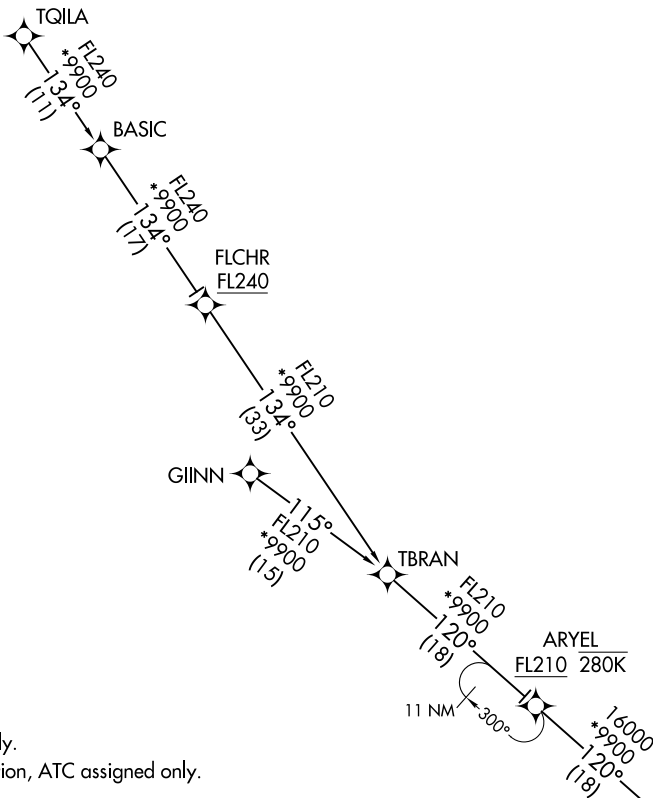

COKTL FOUR ARRIVAL (RNAV) Transition Routes

RNAV 1 - DME/DME/IRU or GPS.

RADAR required.

LAS VEGAS APP CON

125.025 379.15

D-ATIS

132.4

LAS VEGAS TOWER

118.75 257.8 (Rwys 1L/19R, 1R/19L)

119.9 257.8 (Rwys 8L/26R, 8R/26L)

NOTE: Jet aircraft only.

NOTE: GIINN Transition, ATC assigned only.

(CONTINUED ON FOLLOWING PAGE)

FLCHR TRANSITION (FLCHR.COKTL4)

GIINN TRANSITION (GIINN.COKTL4)

TQILA TRANSITION (TQILA.COKTL4)

NOTE: Chart not to scale.

See following page for Arrival Routes

SW-4, 16 APR 2026 to 14 MAY 2026

SW-4, 16 APR 2026 to 14 MAY 2026