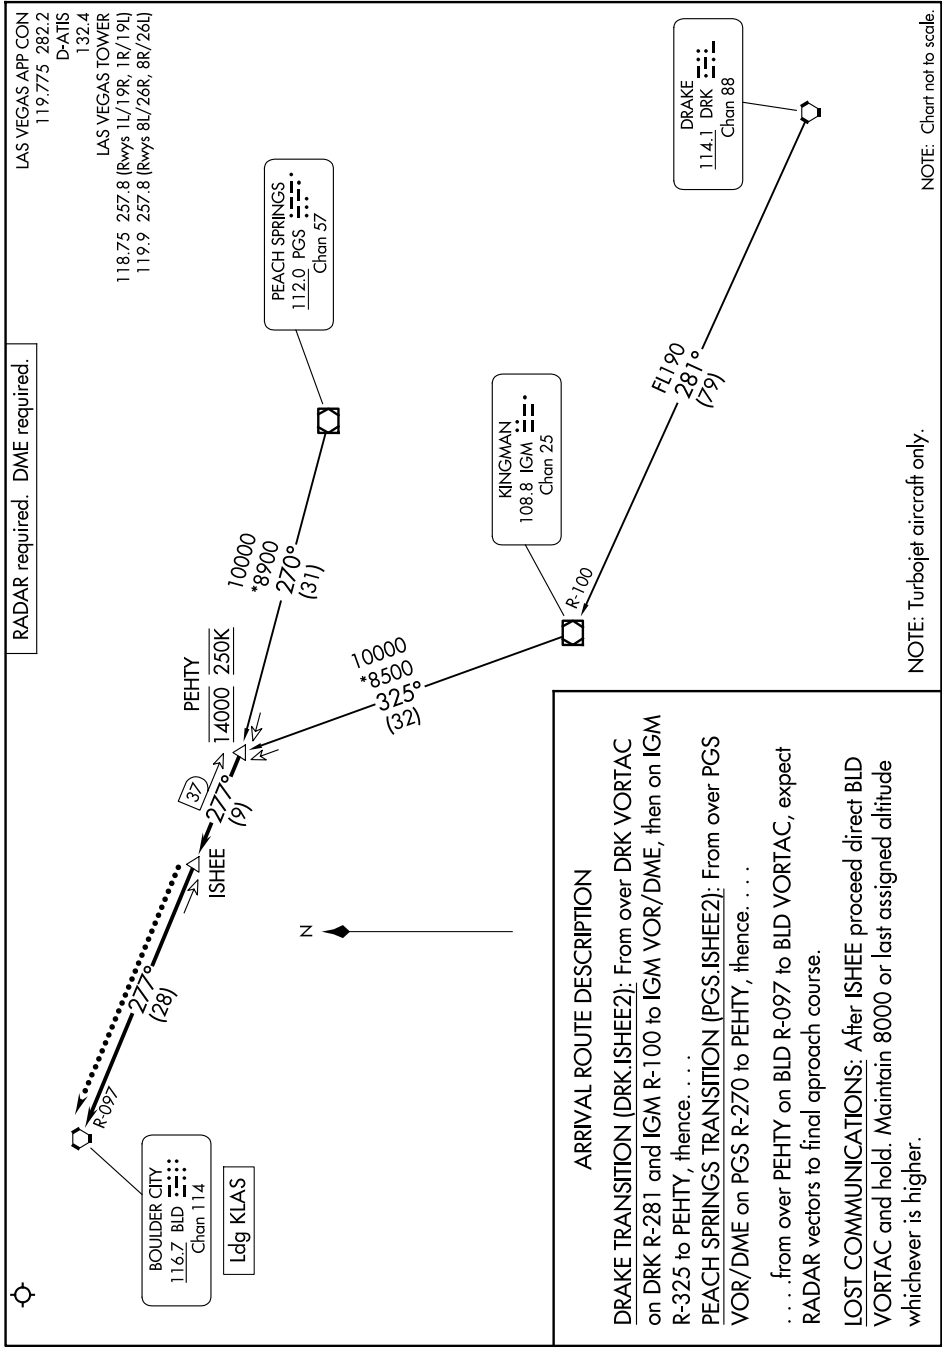

SW-4, 16 APR 2026 to 14 MAY 2026

SW-4, 16 APR 2026 to 14 MAY 2026

NOTE: Chart not to scale.

LAS VEGAS APP CON
119.775 282.2
D-ATIS
132.4

LAS VEGAS TOWER
118.75 257.8 (Rwys 1L/19R, 1R/19L)
119.9 257.8 (Rwys 8L/26R, 8R/26L)

RADAR required. DME required.

BOULDER CITY
116.7 BLD
Chan 114

Ldg KLAS

PEACH SPRINGS
112.0 PGS
Chan 57

KINGSMAN
108.8 IGM
Chan 25

DRAKE
114.1 DRK
Chan 88