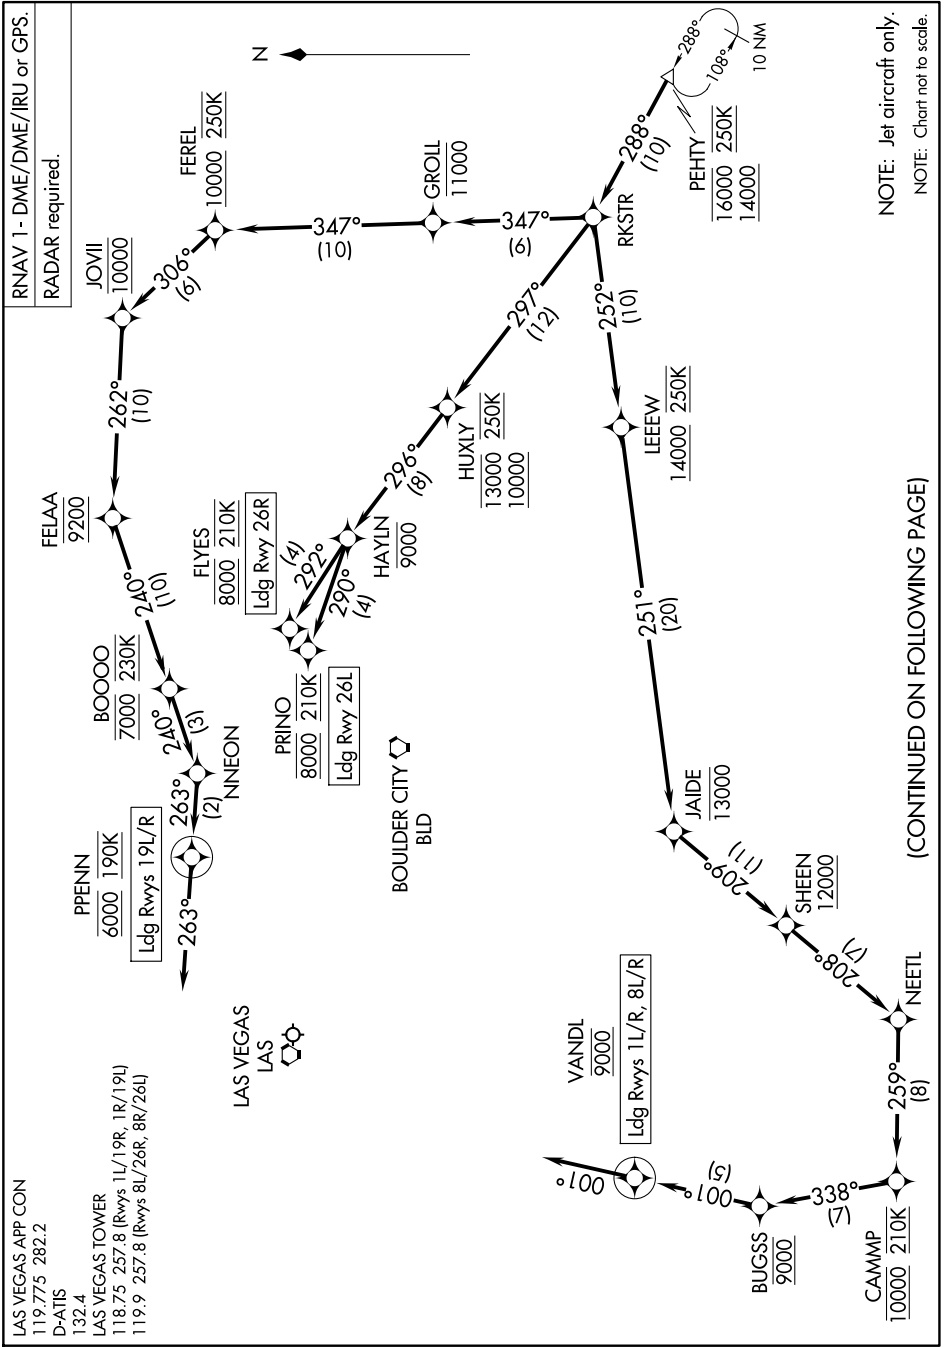

RKSTR FOUR ARRIVAL (RNAV) Arrival Routes

SW-4, 16 APR 2026 to 14 MAY 2026

NOTE: Jet aircraft only.
NOTE: Chart not to scale.

(CONTINUED ON FOLLOWING PAGE)

SW-4, 16 APR 2026 to 14 MAY 2026

RKSTR FOUR ARRIVAL (RNAV) Arrival Routes