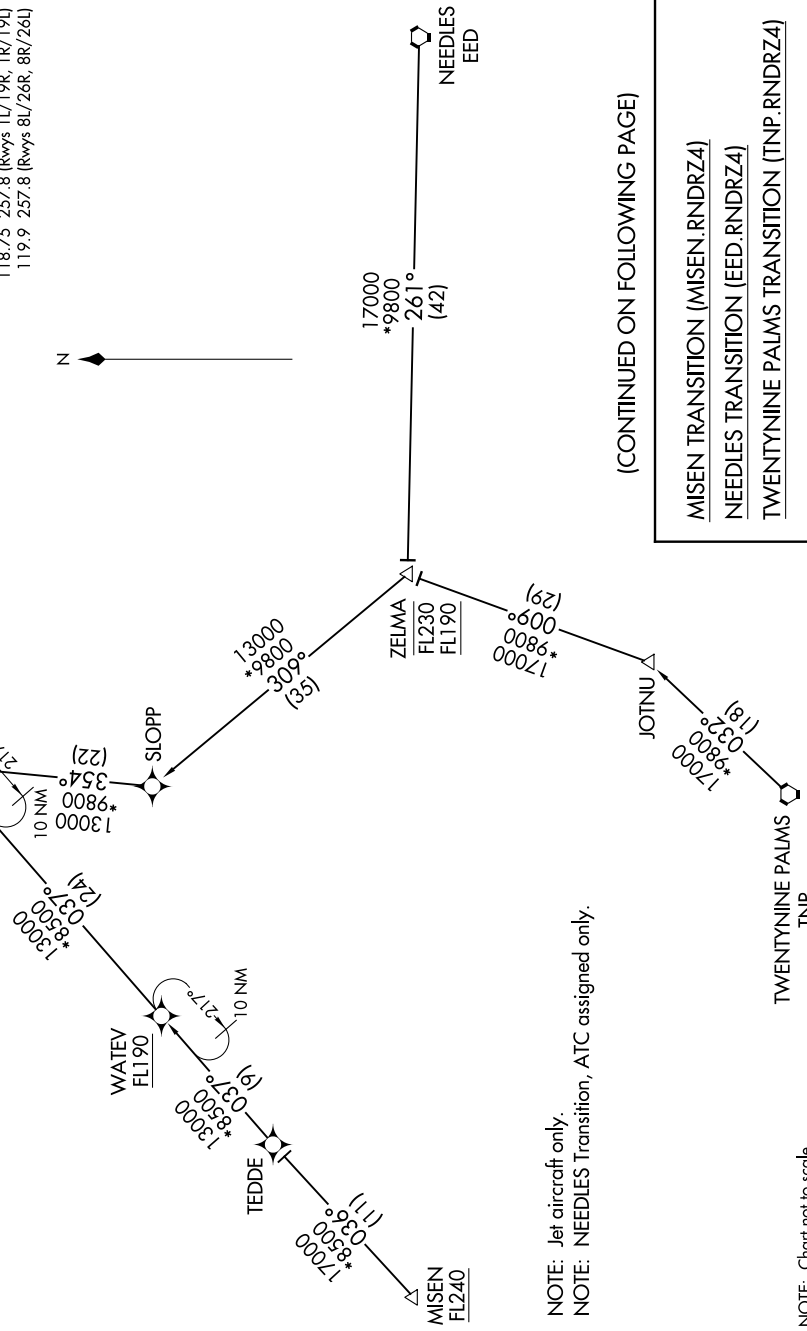

RNRZ FOUR ARRIVAL (RNAV) Transition Routes

SW-4, 16 APR 2026 to 14 MAY 2026

RNAV 1 - DME/DME/IRU or GPS.
RADAR required.

See following page
for arrival routes

RNRZ
16000 250K
13000

LAS VEGAS APP CON
125.025 379.15
D-ATIS
132.4
LAS VEGAS TOWER
118.75 257.8 (Rwys 1L/19R, 1R/19L)
119.9 257.8 (Rwys 8L/26R, 8R/26L)

(CONTINUED ON FOLLOWING PAGE)

MISEN TRANSITION (MISEN.RNDRZ4)
NEEDLES TRANSITION (EED.RNDRZ4)
TWENTYNINE PALMS TRANSITION (TNP.RNDRZ4)

NOTE: Jet aircraft only.
NOTE: NEEDLES Transition, ATC assigned only.

TWENTYNINE PALMS
TNP

NOTE: Chart not to scale.

RNRZ FOUR ARRIVAL (RNAV) Transition Routes

SW-4, 16 APR 2026 to 14 MAY 2026