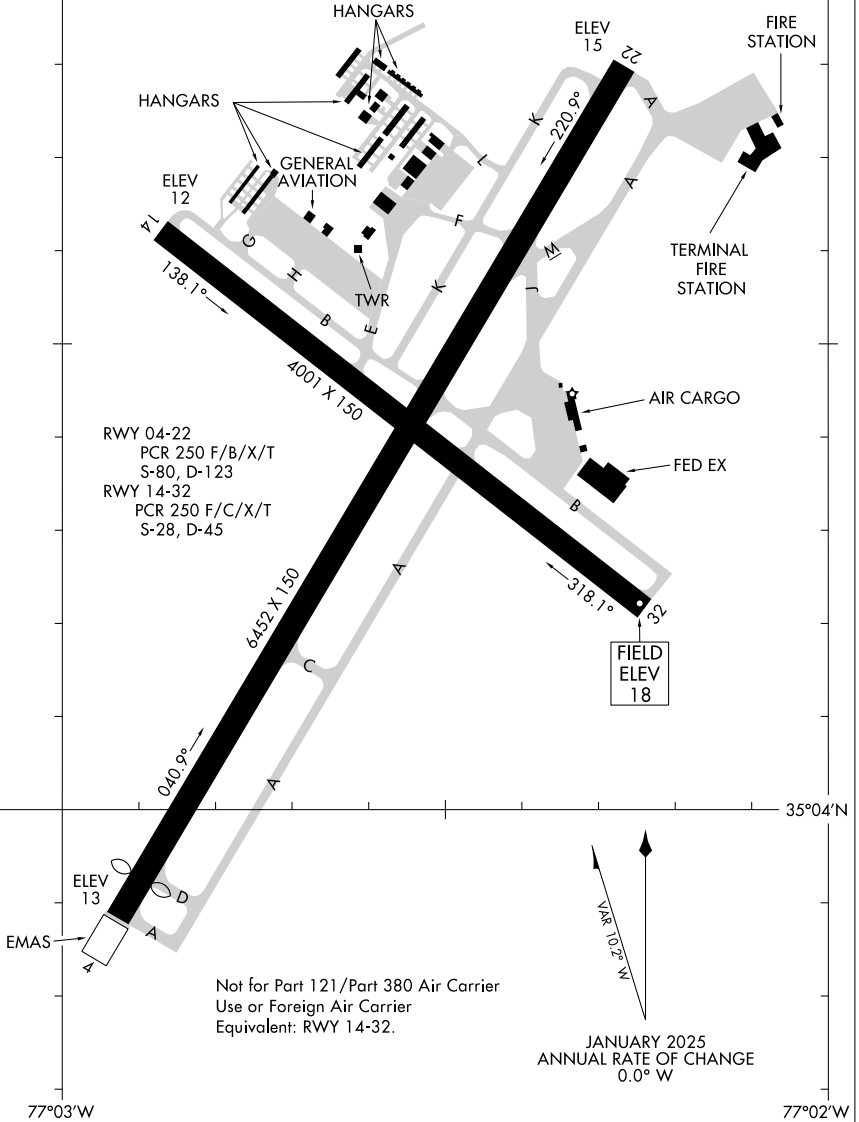

# AIRPORT DIAGRAM

COASTAL CAROLINA RGNL (EWN)  
NEW BERN, NORTH CAROLINA

AL-670 (FAA)

ASOS  
118.525  
NEW BERN TOWER ★  
124.25  
GND CON  
121.7  
CLNC DEL  
121.7  
120.525 (When Tower Closed)

CAUTION: BE ALERT TO RUNWAY CROSSING CLEARANCES.  
READBACK OF ALL RUNWAY HOLDING INSTRUCTIONS IS REQUIRED.

**D**

SE-2, 16 APR 2026 to 14 MAY 2026

SE-2, 16 APR 2026 to 14 MAY 2026