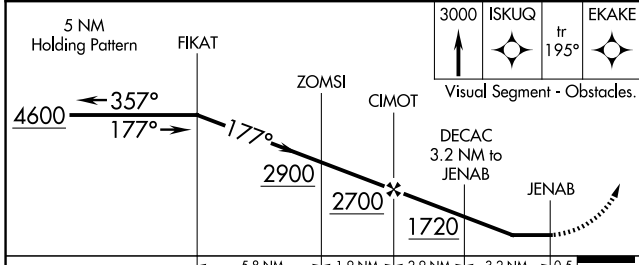

ELEV 328	D	TDZE 327