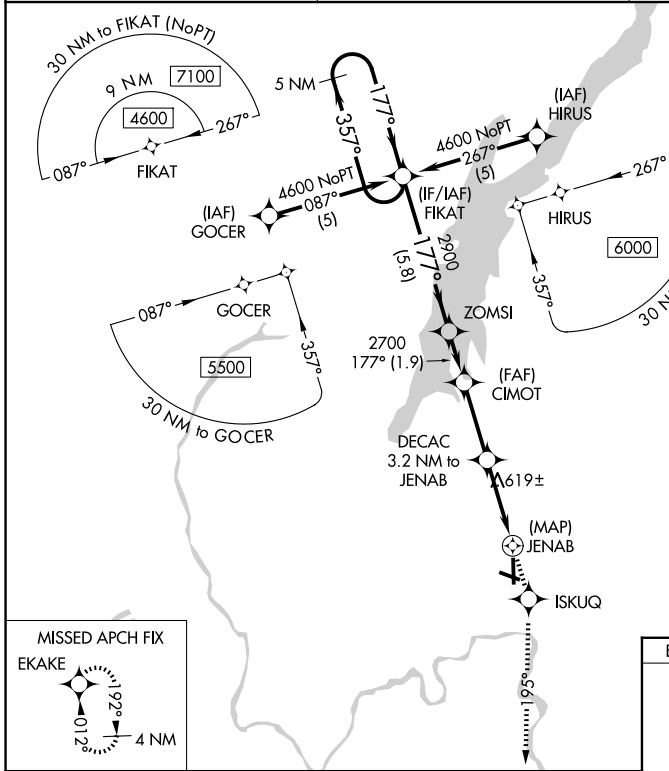

APP CRS	Rwy Ldg	5000
177°	TDZE	327
	Apt Elev	328

RNAV (GPS) RWY 19

FLOYD BENNETT MEML (GFL)

RNP APCH.

⚠ Circling NA for Cat D NW of Rwy 12 and 19. Rwy 19 helicopter visibility reduction below 3/4 SM NA. Circling Rwy 12, 30 NA at night.
⚠ -18°C

MISSED APPROACH: Climb to 3000 direct ISKUQ and on track 195° to EKAKE and hold.

ASOS 119.925	ALBANY APP CON 132.825 307.2	UNICOM 123.0 (CTAF) 0
------------------------	--	---------------------------------

ELEV 328	D	TDZE 327
----------	----------	----------

CATEGORY	A	B	C	D
LNAV MDA	880-1	553 (600-1)	880-1 1/2 553 (600-1 1/2)	880-1 1/4 553 (600-1 1/4)
CIRCLING	880-1	552 (600-1)	940-1 1/4 612 (700-1 1/4)	1420-3 1092 (1100-3)

HIRL Rwy 1-19 **0**
 MIRL Rwy 12-30 **0**

NE-2, 16 APR 2026 to 14 MAY 2026

NE-2, 16 APR 2026 to 14 MAY 2026