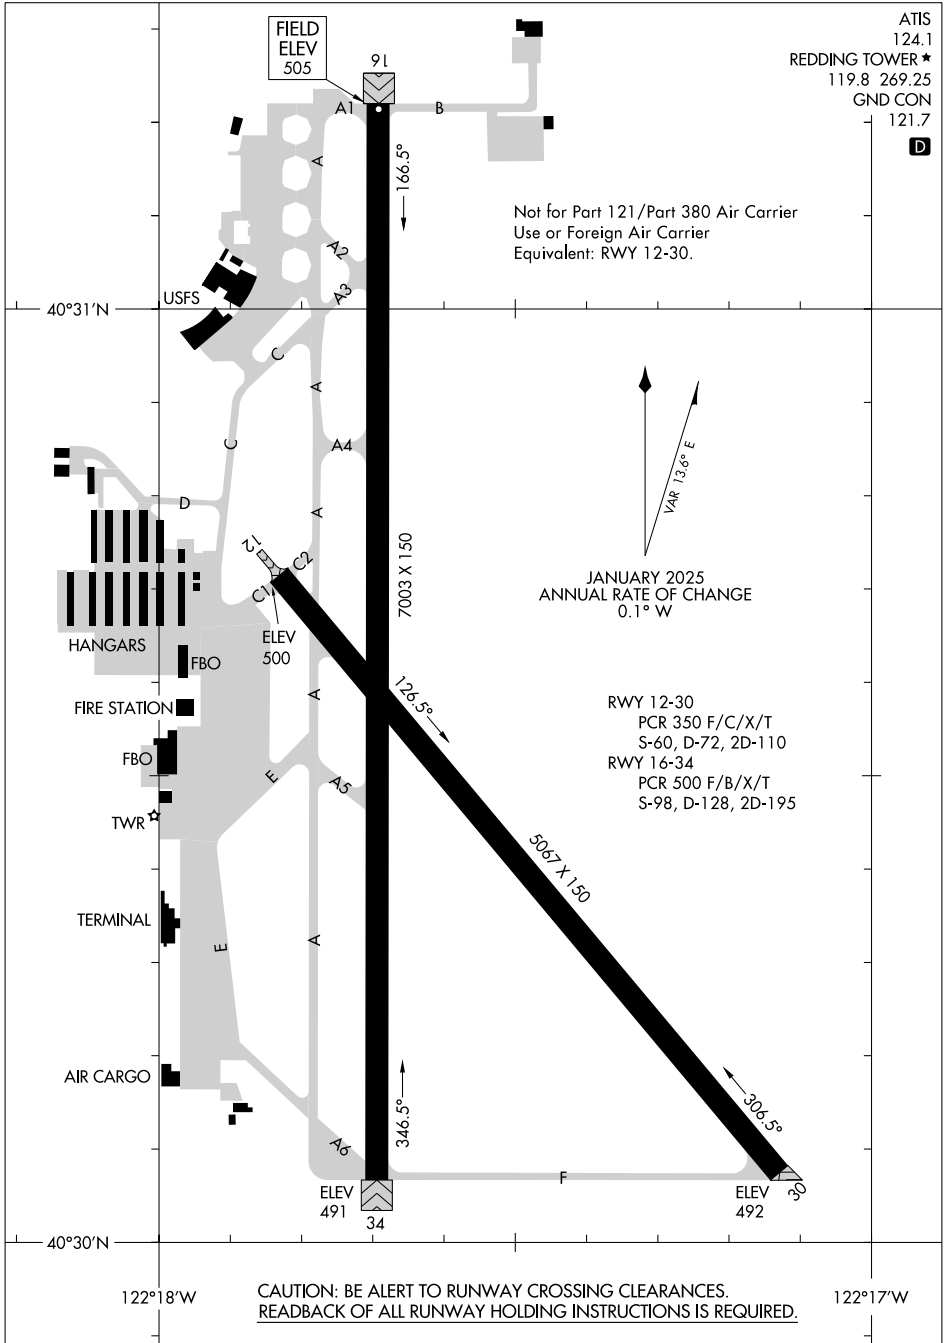

# AIRPORT DIAGRAM

AL-688 (FAA)

REDDING RGNL (R.DD)  
REDDING, CALIFORNIA

ATIS 124.1  
 REDDING TOWER ★ 119.8 269.25  
 GND CON 121.7  
D

SW-2, 16 APR 2026 to 14 MAY 2026

SW-2, 16 APR 2026 to 14 MAY 2026

# AIRPORT DIAGRAM

REDDING, CALIFORNIA  
REDDING RGNL (R.DD)