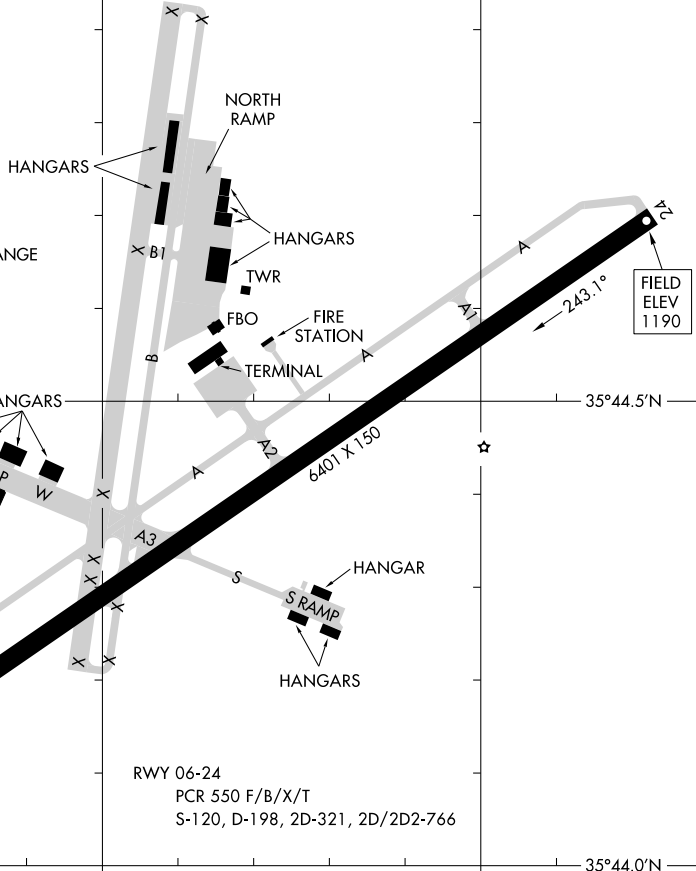

26022

AIRPORT DIAGRAM

AL-706 (FAA)

HICKORY RGNL (HKY)
HICKORY, NORTH CAROLINA

ASOS
118.325
HICKORY TOWER ★
128.15
GND CON
121.7
CLNC DEL
121.7

81°23.5'W

81°23.0'W

35°45.0'N

D

VAR 7° W
JANUARY 2025
ANNUAL RATE OF CHANGE
0.0° W

SE-2, 16 APR 2026 to 14 MAY 2026

SE-2, 16 APR 2026 to 14 MAY 2026

RWY 06-24
PCR 550 F/B/X/T
S-120, D-198, 2D-321, 2D/2D2-766

CAUTION: BE ALERT TO RUNWAY CROSSING CLEARANCES.
READBCK OF ALL RUNWAY HOLDING INSTRUCTIONS
IS REQUIRED.

AIRPORT DIAGRAM

26022

HICKORY, NORTH CAROLINA
HICKORY RGNL (HKY)