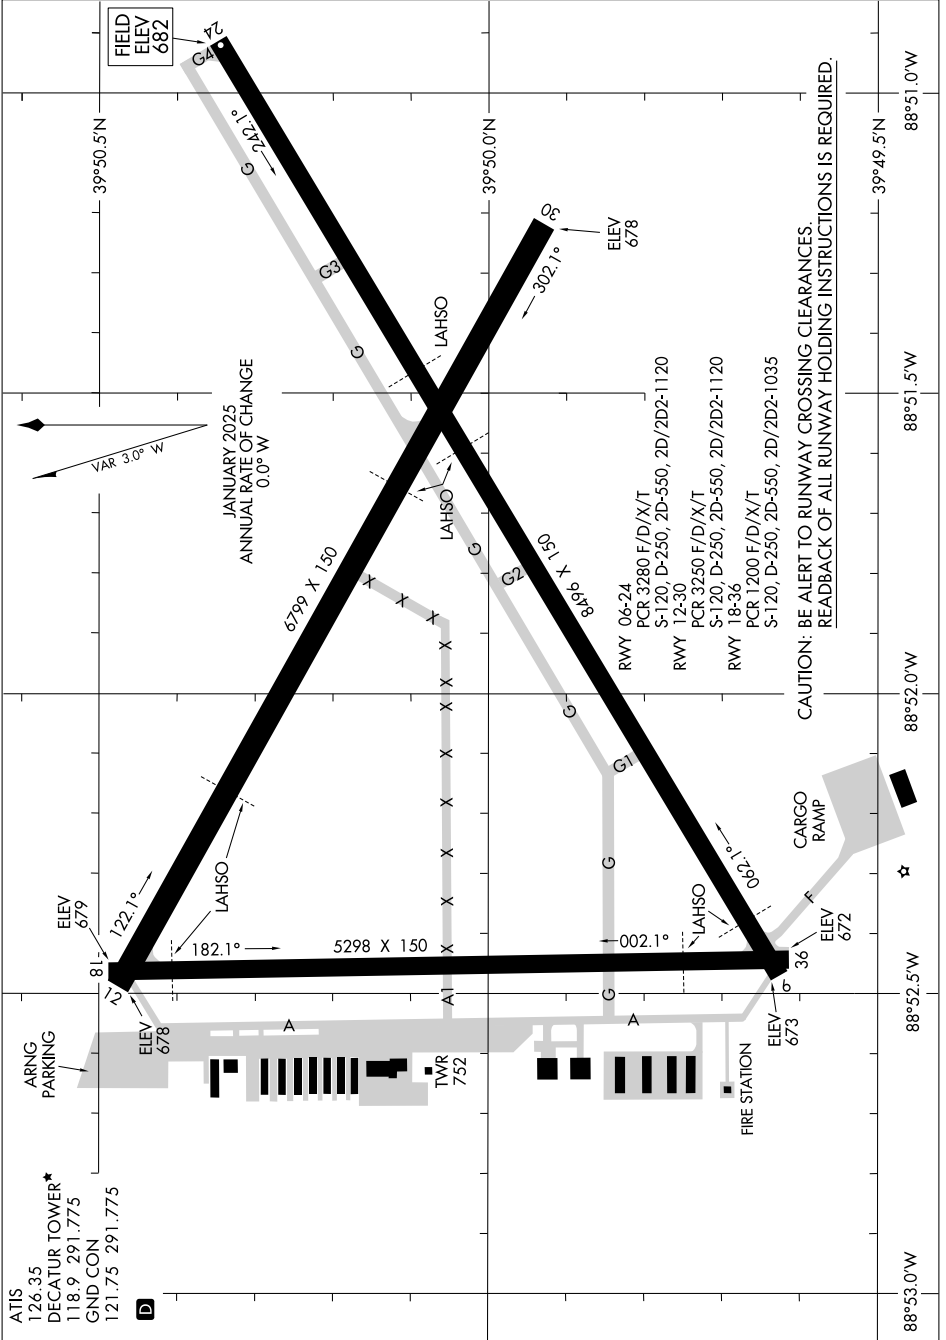

AIRPORT DIAGRAM

AL-710 (FAA)

DECATUR (DEC)
DECATUR, ILLINOIS

EC-3, 16 APR 2026 to 14 MAY 2026

EC-3, 16 APR 2026 to 14 MAY 2026

AIRPORT DIAGRAM

DECATUR, ILLINOIS
DECATUR (DEC)