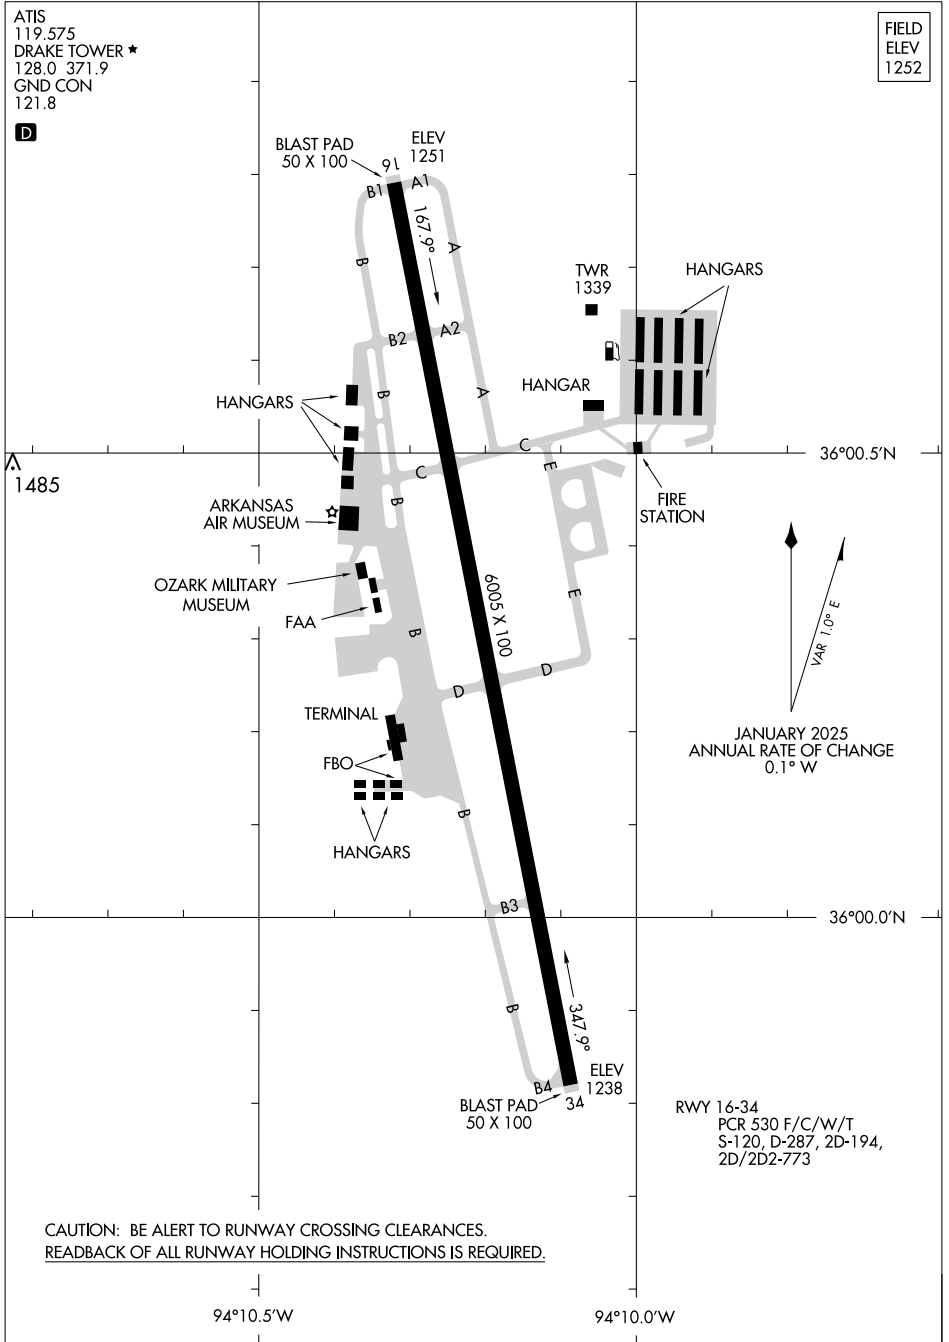

25107

AIRPORT DIAGRAM

AL-728 (FAA)

DRAKE FLD (FYY)
FAYETTEVILLE, ARKANSAS

ATIS
119.575
DRAKE TOWER ★
128.0 371.9
GND CON
121.8

D

FIELD
ELEV
1252

SC-1, 16 APR 2026 to 14 MAY 2026

SC-1, 16 APR 2026 to 14 MAY 2026

AIRPORT DIAGRAM

25107

FAYETTEVILLE, ARKANSAS
DRAKE FLD (FYY)