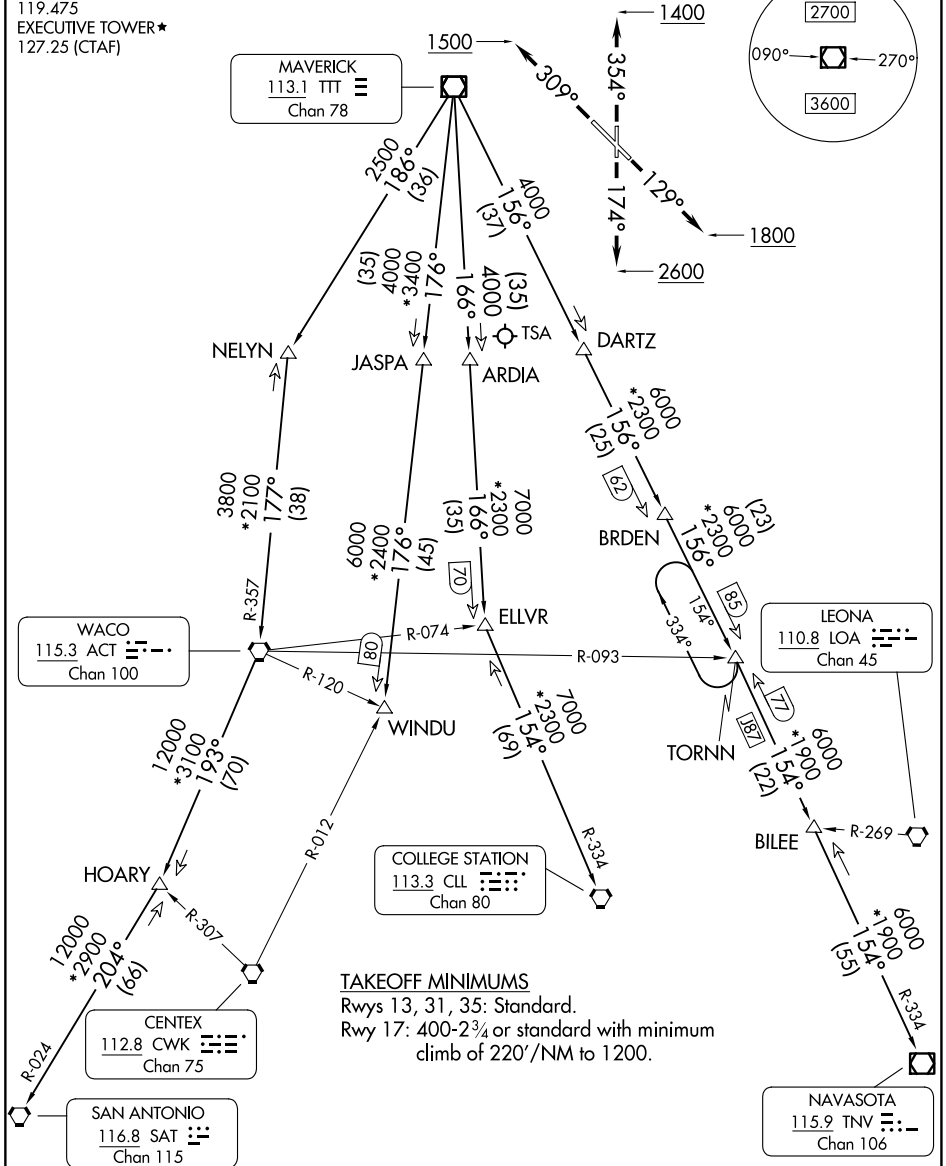

JOE POOL EIGHT DEPARTURE

LONE STAR DEP CON
125.2 343.65
ATIS
126.35
CLNC DEL
118.625
GND CON
119.475
EXECUTIVE TOWER★
127.25 (CTAF)

RADAR and DME required.

**TOP ALTITUDE:
ASSIGNED BY ATC**

(CONTINUED ON FOLLOWING PAGE)

NOTE: Chart not to scale.

JOE POOL EIGHT DEPARTURE

SC-2, 16 APR 2026 to 14 MAY 2026

SC-2, 16 APR 2026 to 14 MAY 2026