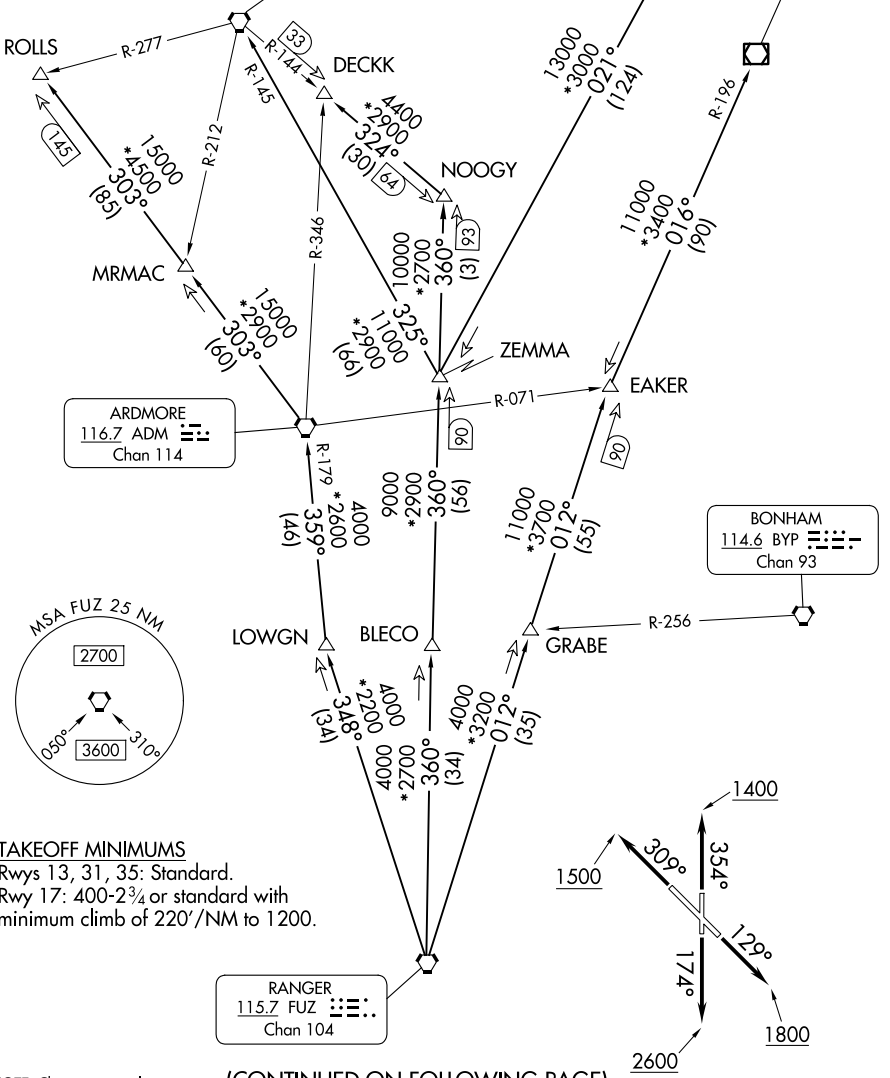

TEXOMA FIVE DEPARTURE

LONE STAR DEP CON
125.2 343.65
ATIS
126.35
CLNC DEL
118.625
GND CON
119.475
EXECUTIVE TOWER ★
127.25 (CTAF)

**TOP ALTITUDE:
ASSIGNED BY ATC**

TULSA
114.4 TUL :...:
Chan 91

RADAR and DME required.

WILL ROGERS
114.1 IRW :...:
Chan 88

OKMULGEE
114.9 OKM :...:
Chan 96

ARDMORE
116.7 ADM :...:
Chan 114

BONHAM
114.6 BYP :...:
Chan 93

RANGER
115.7 FUZ :...:
Chan 104

SC-2, 16 APR 2026 to 14 MAY 2026

SC-2, 16 APR 2026 to 14 MAY 2026

NOTE: Chart not to scale.

(CONTINUED ON FOLLOWING PAGE)

TEXOMA FIVE DEPARTURE