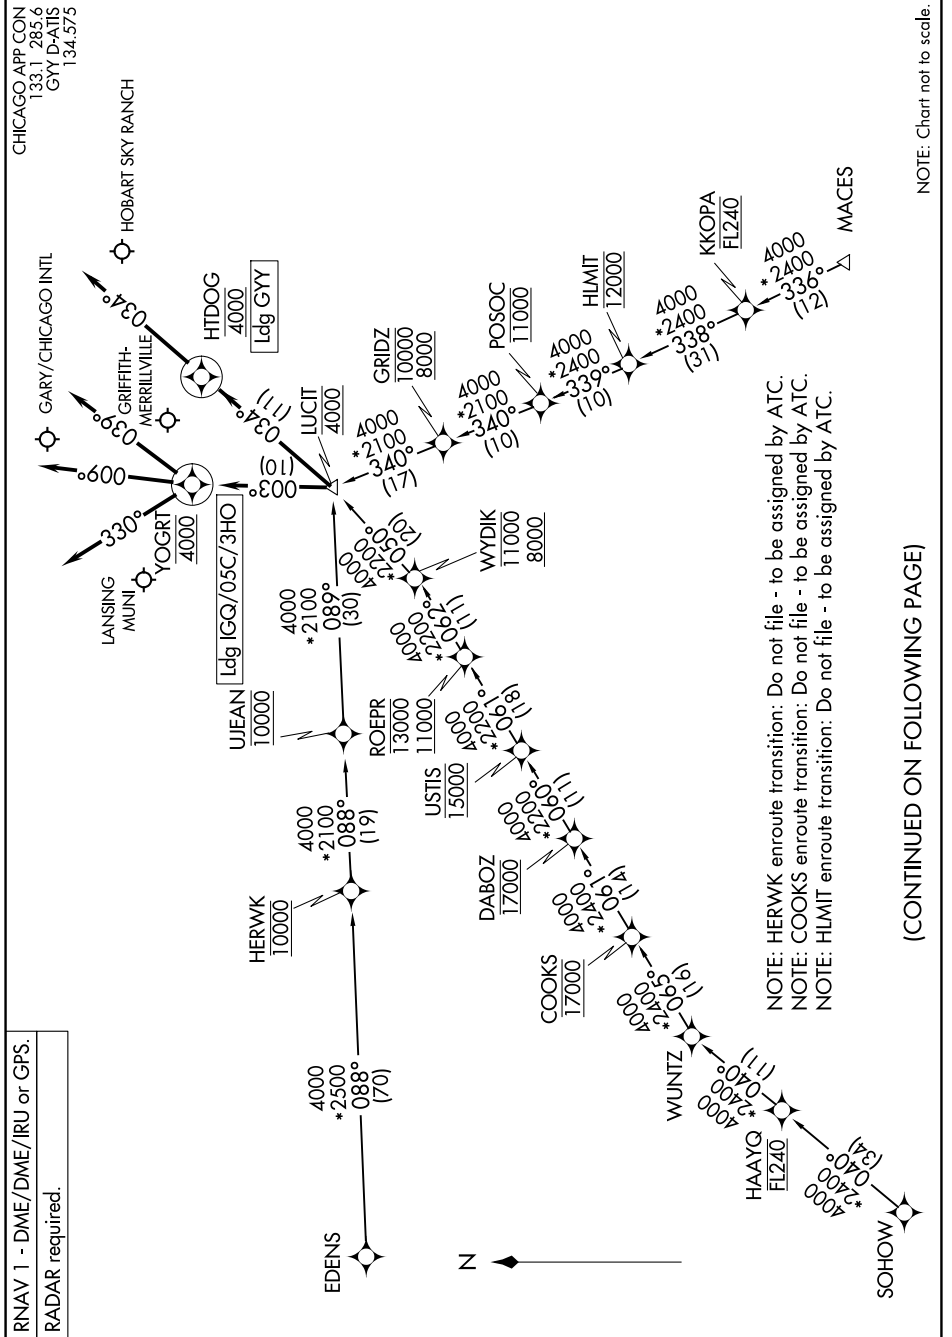

LUCIT THREE ARRIVAL (RNAV)

GARY/CHICAGO, INDIANA

CHICAGO APP CON
133.1 285.6
GY D-ATIS
134.575

EC-2, 16 APR 2026 to 14 MAY 2026

RNAV 1 - DME/DME/IRU or GPS.
RADAR required.

LUCIT THREE ARRIVAL (RNAV)

(LUCIT.LUCIT3) 31OCT24

GARY/CHICAGO, INDIANA

NOTE: HERWK enroute transition: Do not file - to be assigned by ATC.
 NOTE: COOKS enroute transition: Do not file - to be assigned by ATC.
 NOTE: HLMIT enroute transition: Do not file - to be assigned by ATC.

(CONTINUED ON FOLLOWING PAGE)

NOTE: Chart not to scale.

EC-2, 16 APR 2026 to 14 MAY 2026