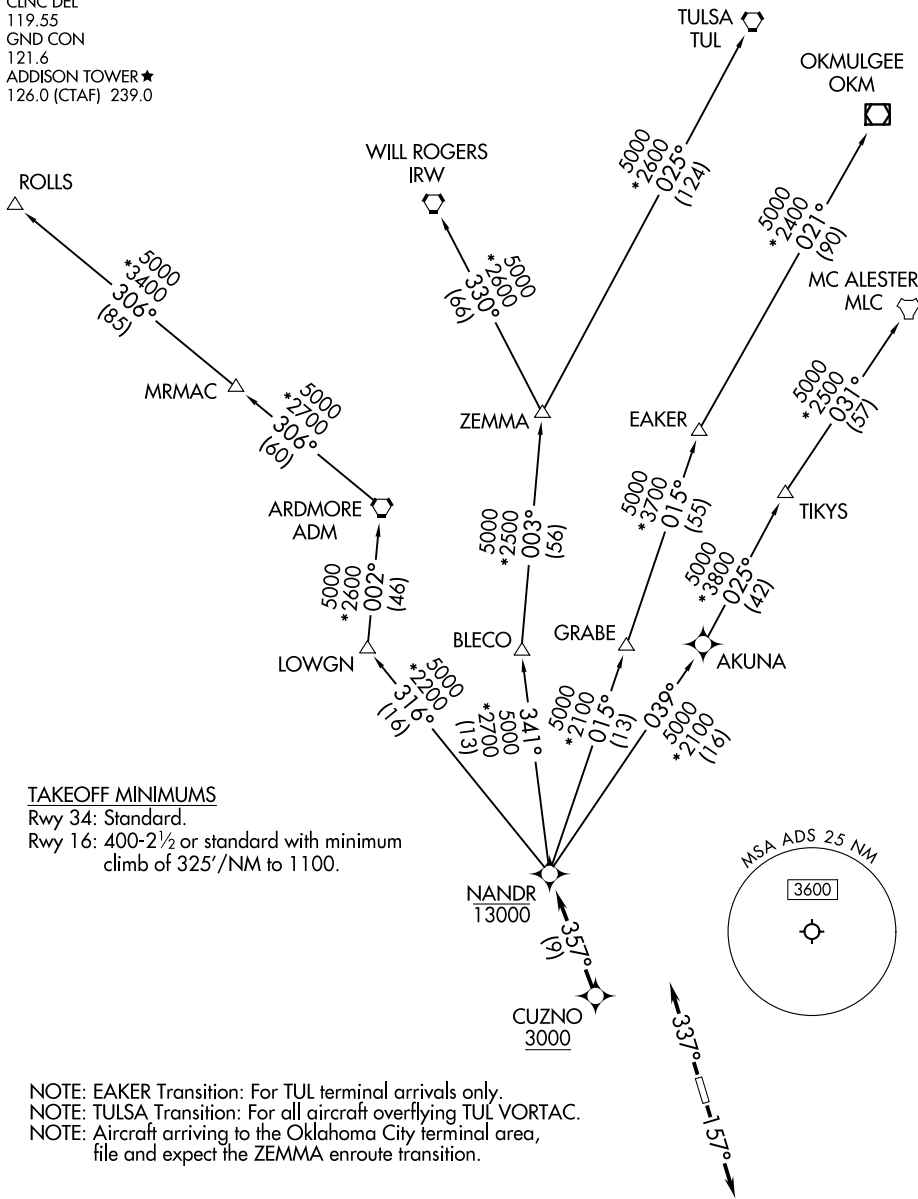

NANDR THREE DEPARTURE (RNAV)

DALLAS, TEXAS

LONE STAR DEP CON
124.3 282.275
ATIS
133.4
CLNC DEL
119.55
GND CON
121.6
ADDISON TOWER ★
126.0 (CTAF) 239.0

RNAV 1 - DME/DME/IRU or GPS.
RADAR required.

**TOP ALTITUDE:
ASSIGNED BY ATC**

SC-2, 16 APR 2026 to 14 MAY 2026

SC-2, 16 APR 2026 to 14 MAY 2026

NOTE: Chart not to scale.

(CONTINUED ON FOLLOWING PAGE)

NANDR THREE DEPARTURE (RNAV)

(NANDR3.NANDR) 17APR25

DALLAS, TEXAS
ADDISON (ADS)