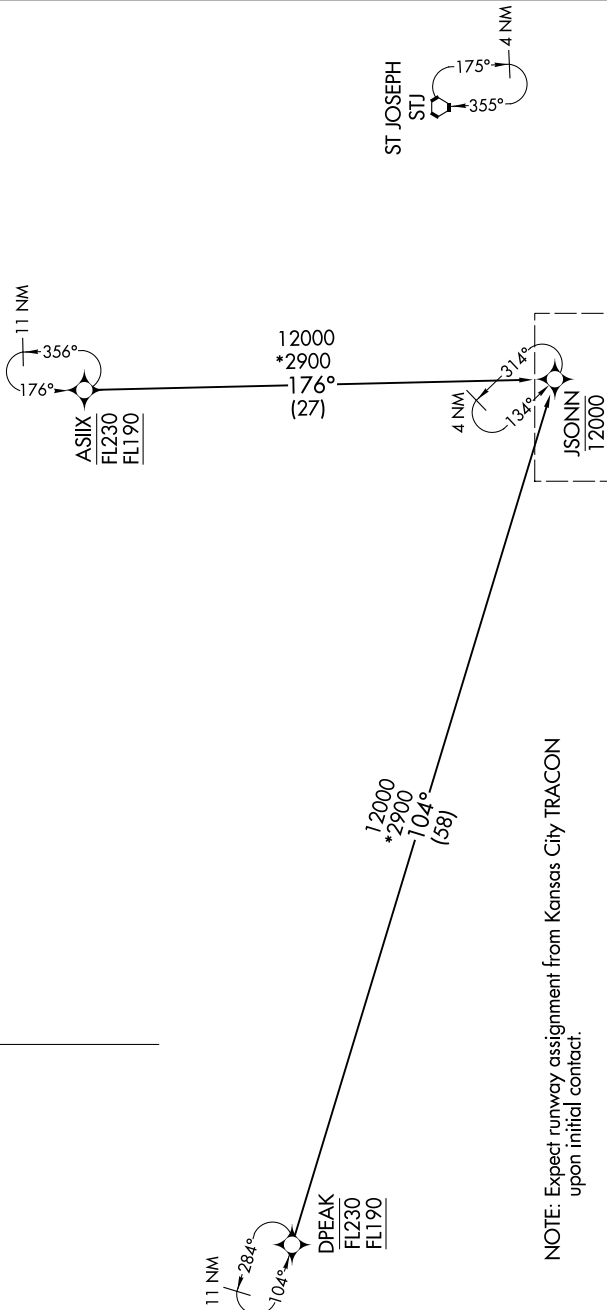

JSONN FOUR ARRIVAL (RNAV) Transition Routes

NC-3, 16 APR 2026 to 14 MAY 2026

ASIX TRANSITION (ASIX.JSONN4)
DPEAK TRANSITION (DPEAK.JSONN4)

RNAV 1 - DME/DME/IRU or GPS.
RADAR required.

KANSAS CITY APP CON
120.95 318.1
D-ATIS
128.375

(CONTINUED ON FOLLOWING PAGE)

NC-3, 16 APR 2026 to 14 MAY 2026