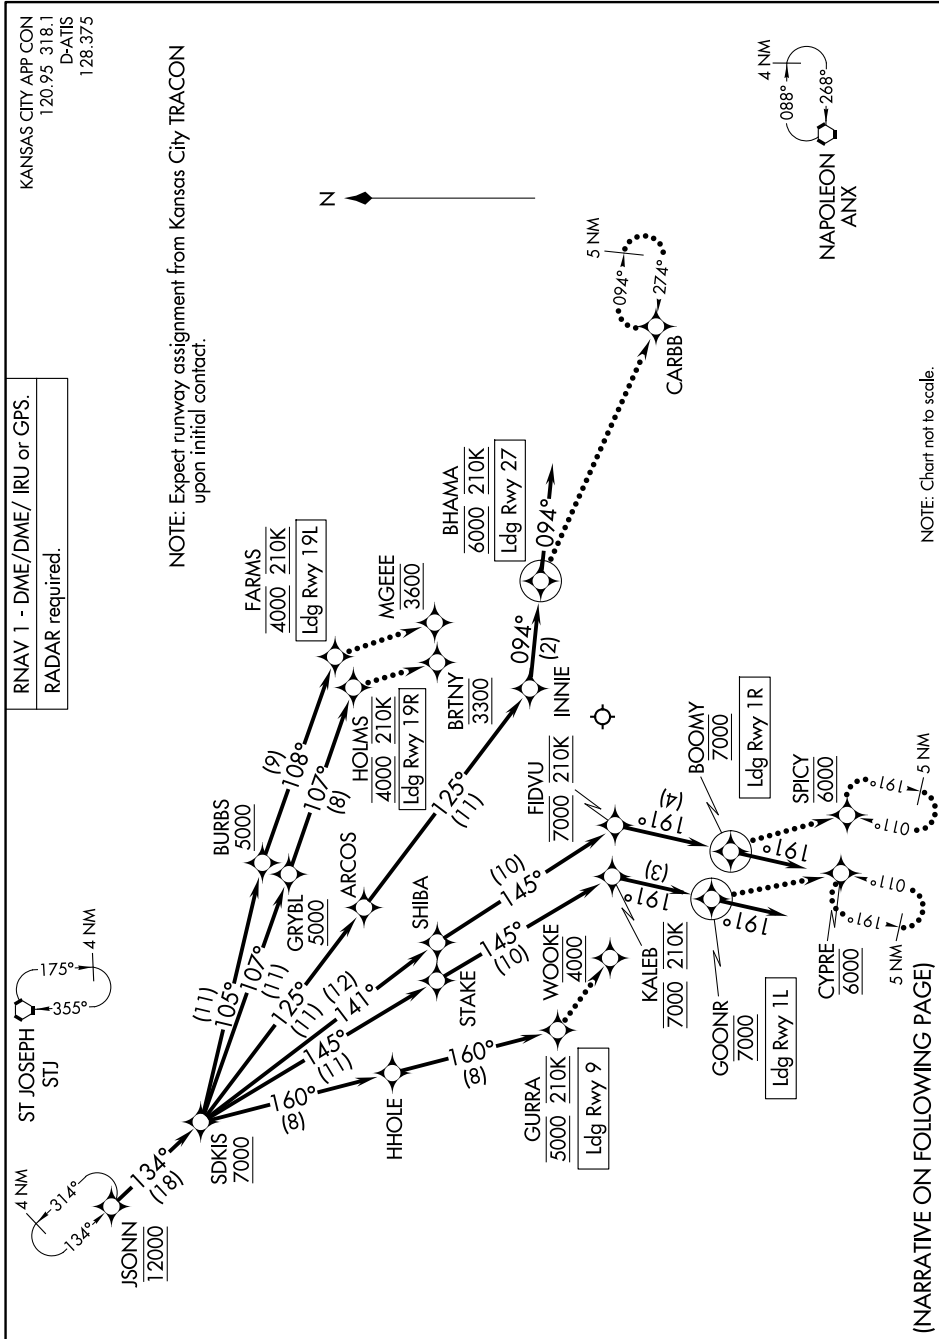

JSONN FOUR ARRIVAL (RNAV) Arrival Routes

KANSAS CITY APP CON
120.95 318.1
D-ATIS
128.375

RNAV 1 - DME/DME/IRU or GPS.
RADAR required.

NOTE: Expect runway assignment from Kansas City TRACON upon initial contact.

(NARRATIVE ON FOLLOWING PAGE)