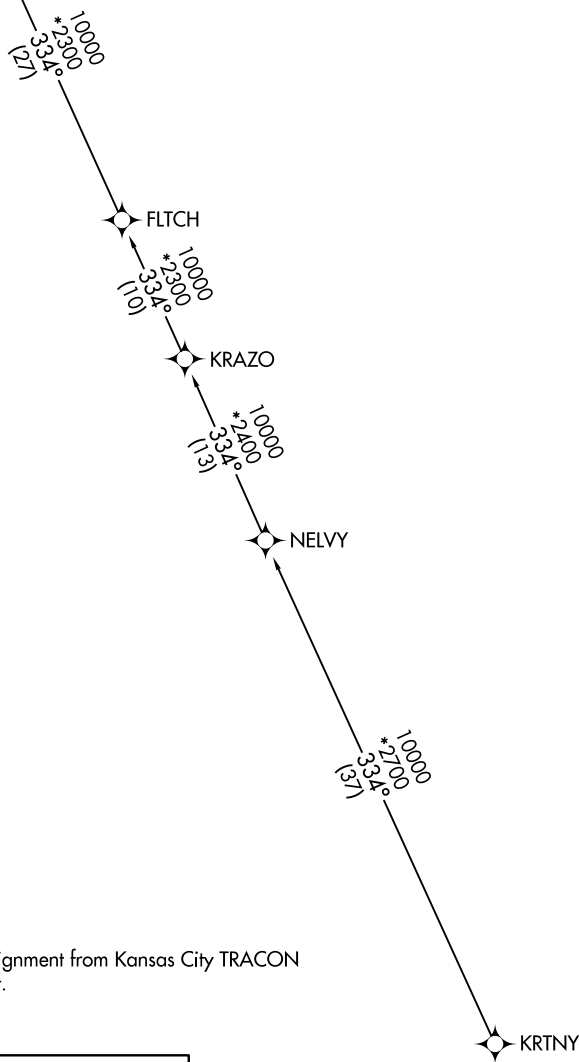

(TYGER.MHOMS3) 23222

AL-780 (FAA)

KANSAS CITY INTL (MCI)
KANSAS CITY, MISSOURI

MHOMS THREE ARRIVAL (RNAV) Transition Routes

RNAV 1 - DME/DME/IRU or GPS.
RADAR required.

KANSAS CITY APP CON
120.95 318.1
D-ATIS
128.375

NOTE: Expect runway assignment from Kansas City TRACON upon initial contact.

NOTE: Chart not to scale.

KRTNY TRANSITION (KRTNY.MHOMS3)
NELVY TRANSITION (NELVY.MHOMS3)

(CONTINUED ON FOLLOWING PAGE)

MHOMS THREE ARRIVAL (RNAV) Transition Routes

KANSAS CITY, MISSOURI
KANSAS CITY INTL (MCI)

(TYGER.MHOMS3) 10AUG23

NC-3, 16 APR 2026 to 14 MAY 2026

NC-3, 16 APR 2026 to 14 MAY 2026