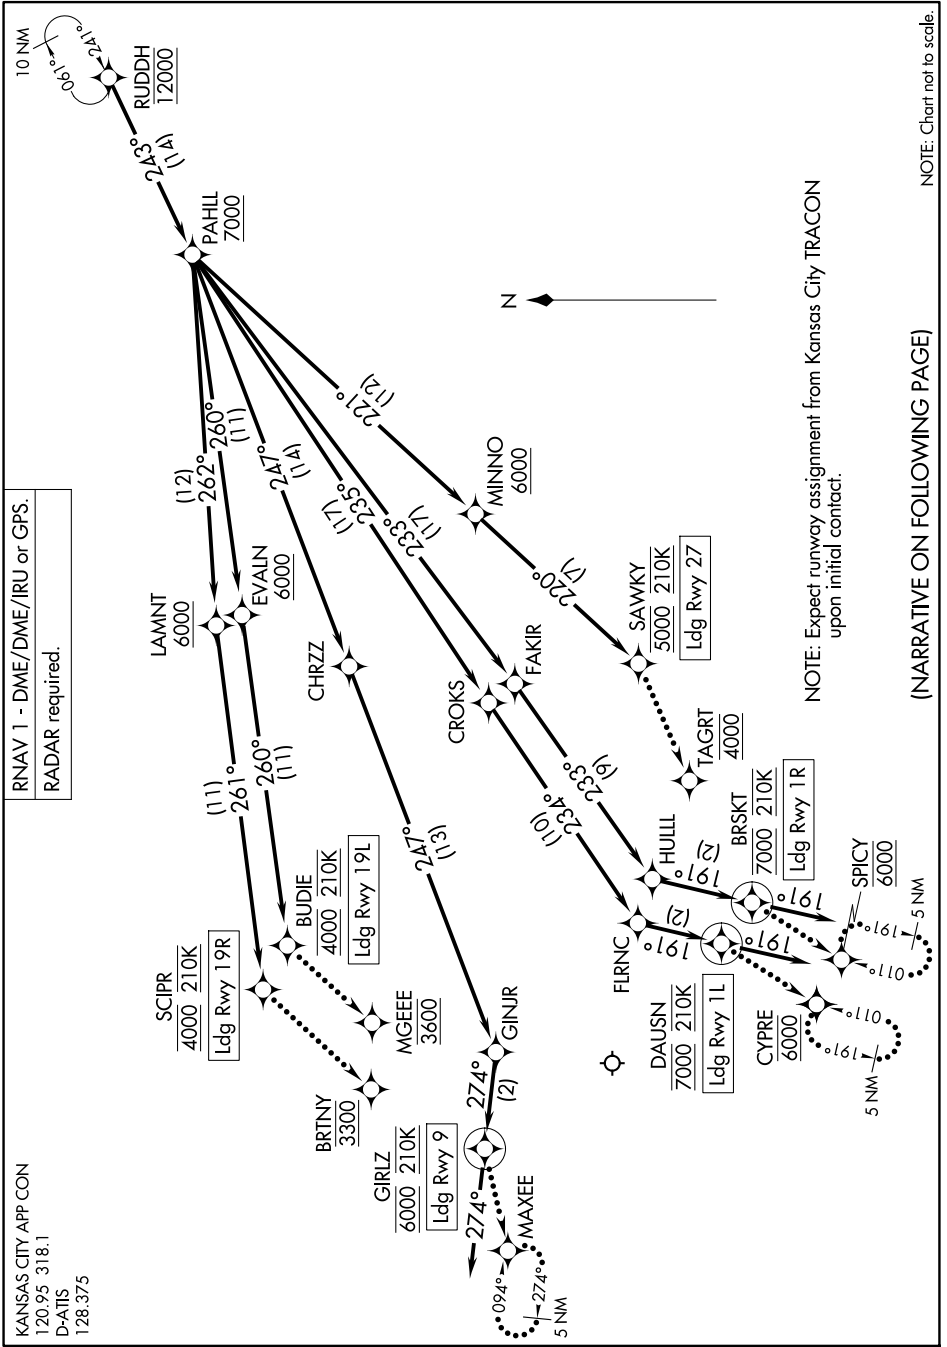

RUDDH THREE ARRIVAL (RNAV) Arrival Routes

NC-3, 16 APR 2026 to 14 MAY 2026

KANSAS CITY APP CON
120.95 318.1
D-ATIS
128.375

RNAV 1 - DME/DME/IRU or GPS.
RADAR required.

NOTE: Expect runway assignment from Kansas City TRACON upon initial contact.

(NARRATIVE ON FOLLOWING PAGE)

NOTE: Chart not to scale.

NC-3, 16 APR 2026 to 14 MAY 2026

RUDDH THREE ARRIVAL (RNAV) Arrival Routes