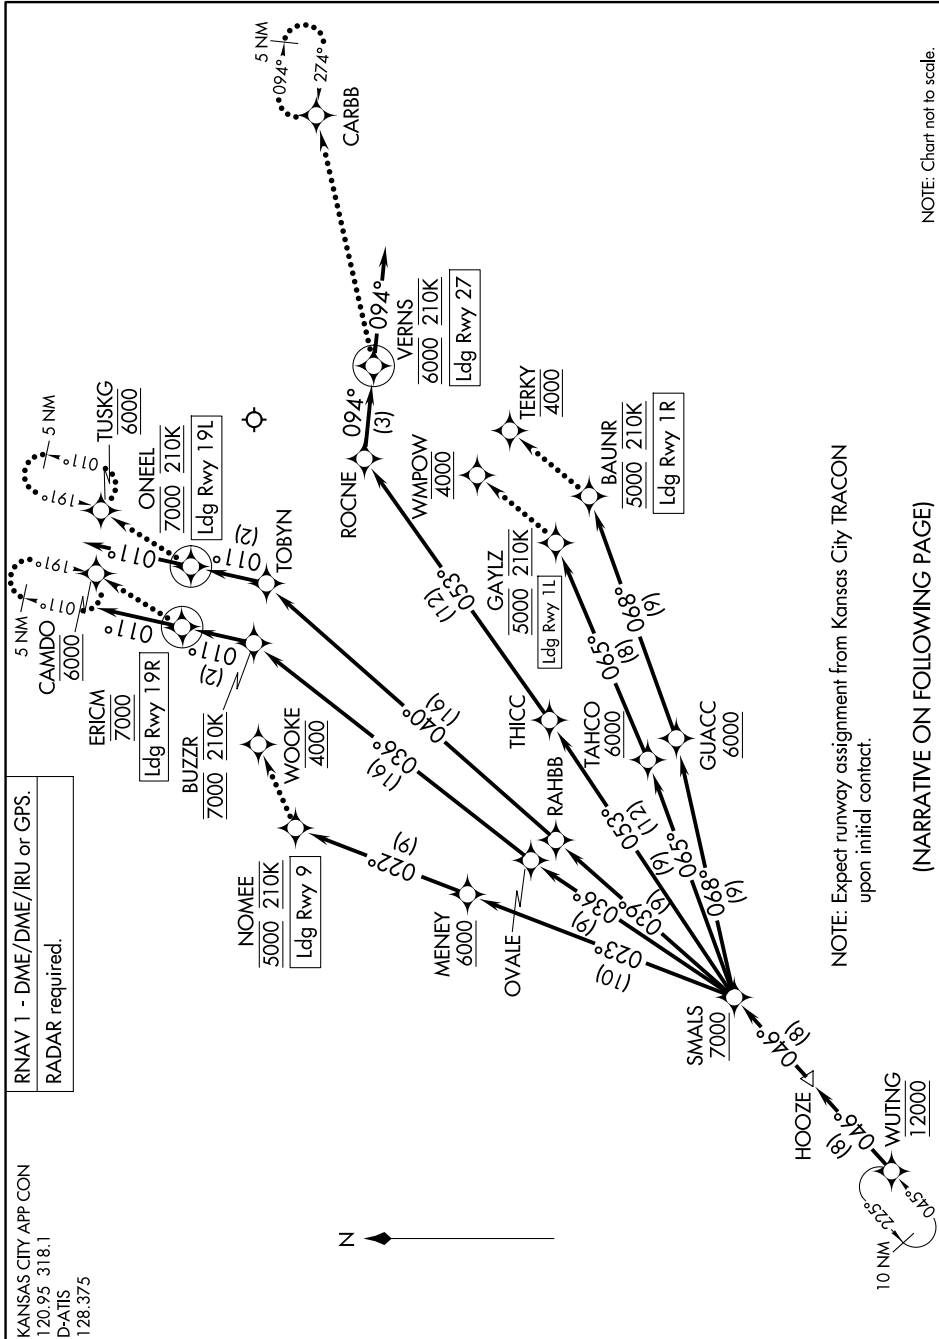

(WUTNG.WUTNG3) 23222

AL-780 (FAA)

KANSAS CITY INTL (MCI)
KANSAS CITY, MISSOURI

WUTNG THREE ARRIVAL (RNAV) Arrival Routes

NC-3, 16 APR 2026 to 14 MAY 2026

RNAV 1 - DME/DME/IRU or GPS.
RADAR required.

KANSAS CITY APP CON
120.95 318.1
D-ATIS
128.375

WUTNG THREE ARRIVAL (RNAV) Arrival Routes

KANSAS CITY, MISSOURI
KANSAS CITY INTL (MCI)

(NARRATIVE ON FOLLOWING PAGE)

NOTE: Chart not to scale.

NC-3, 16 APR 2026 to 14 MAY 2026